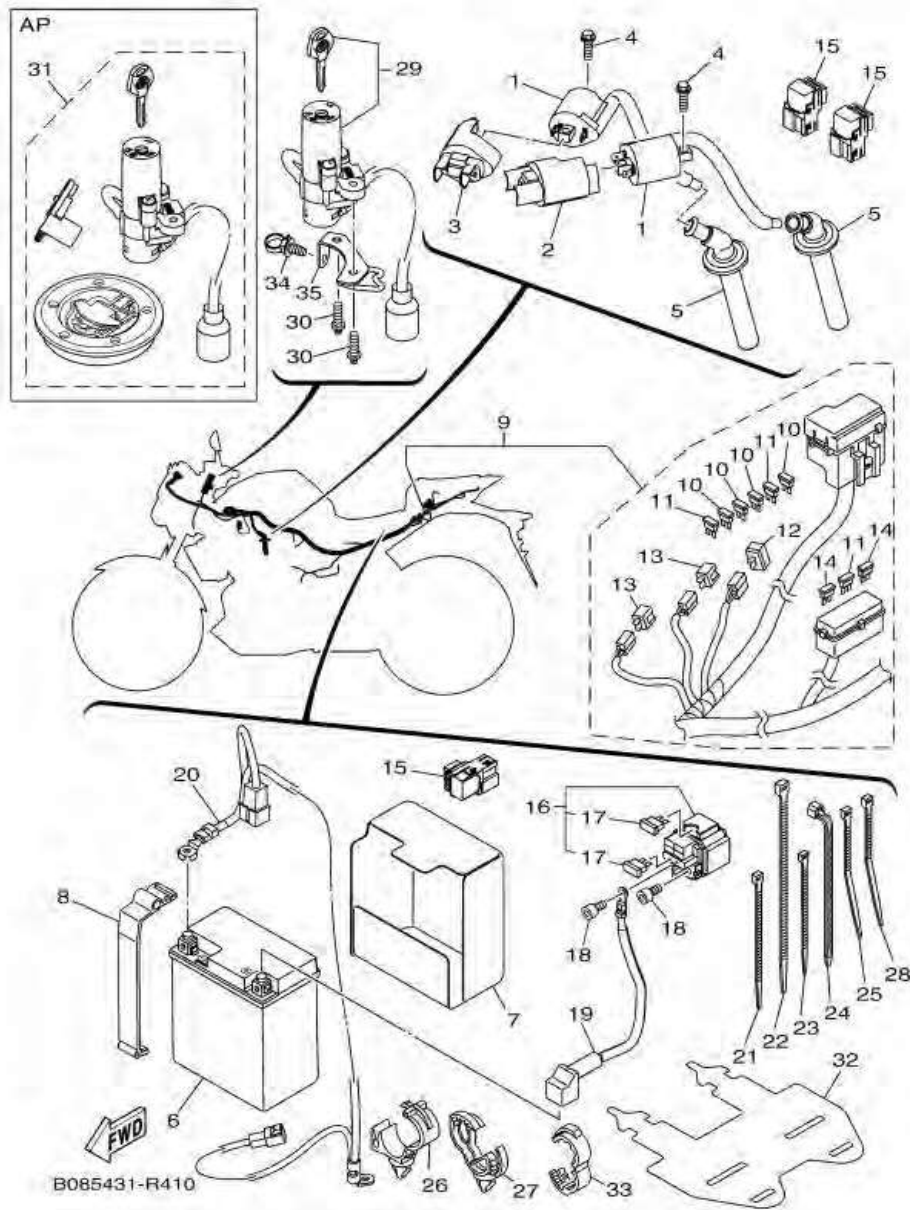

ภาพ 41 ELECTRICAL 1

หมายเลข	หมายเลขอะไหล่	รายละเอียด	หมายเหตุ
28	90464-36005	CLAMP	3
29	B04-H2501-00	MAIN SWITCH STEERING LOCK	1
30	90109-060G4	BOLT	2
31	B04-XH250-00	MAIN SW. STRG. LOCK SUB ASSY	1 AP
32	1WD-F179E-00	BAND	1
33	90464-13227	CLAMP	1
34	90464-30009	CLAMP	1
35	B04-F8358-00	STAY 3	1