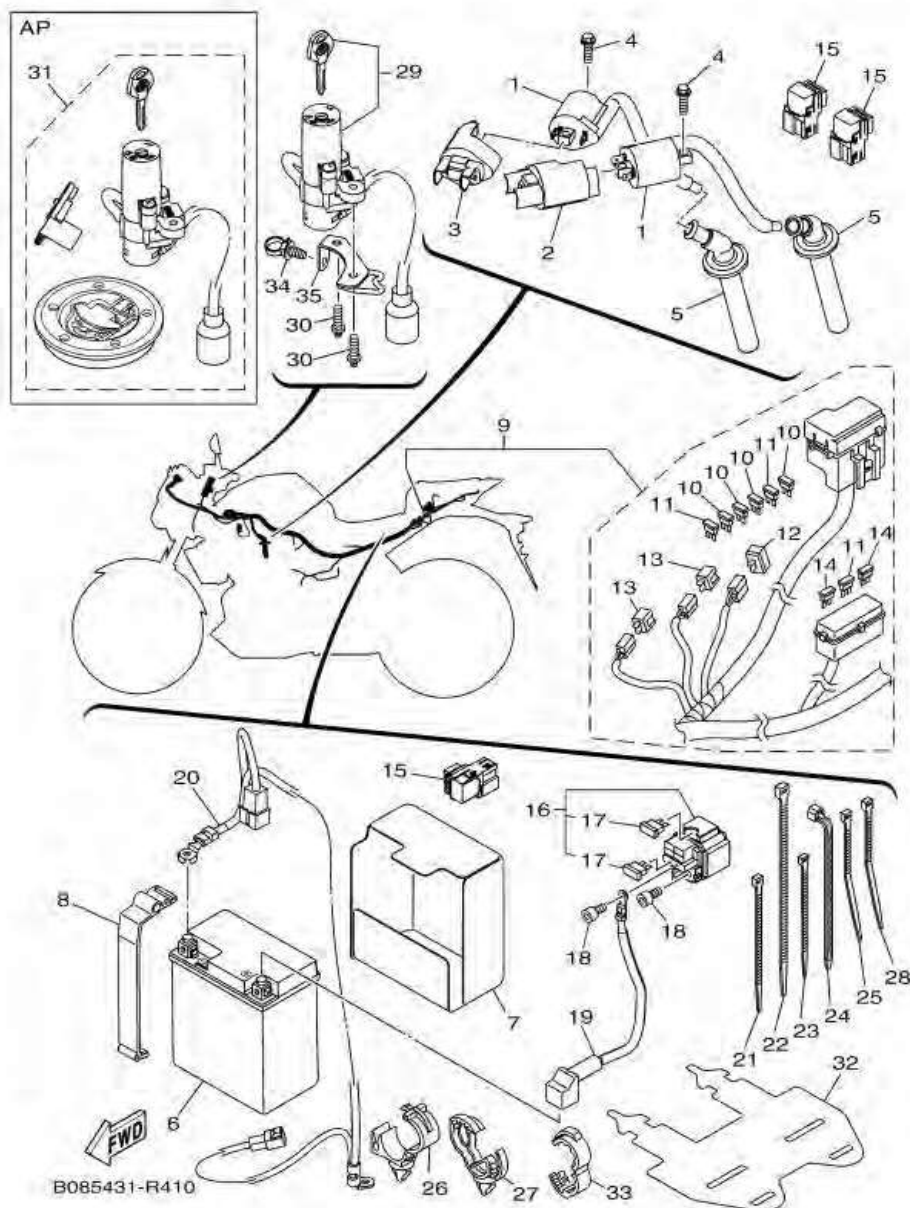

ภาพ 41 ELECTRICAL 1

หมายเลข	หมายเลขอะไหล่	รายละเอียด	หมายเหตุ
1	1WD-H2310-00	IGNITION COIL ASSY	2
2	B04-H2314-00	COVER, IGNITION COIL	1
3	B04-H2314-10	COVER, IGNITION COIL	1
4	95022-06020	BOLT, FLANGE	2
5	1WD-H2370-00	PLUG CAP ASSY	2
6	B02-H2100-00	BATTERY ASSY (GS GTZ8V)	1
7	1WD-H2121-00	PAD, BATTERY	1
8	1WD-H2131-00	BAND, BATTERY	1
9	B08-H2590-10	WIRE HARNESS ASSY	1
10	1WD-H2151-20	. FUSE (7.5A BL)	4
11	1WD-H2151-10	. FUSE (15A-BL)	3
12	4WA-81980-00	. DIODE ASSY	1
13	3WP-81980-00	. DIODE ASSY	2
14	1WD-H2151-30	. FUSE (30A)	2
15	1WD-H1950-00	RELAY ASSY	4
16	1WD-H1940-00	STARTER RELAY ASSY	1
17	1WD-H2151-00	. FUSE (30A-BL)	2
18	91312-05008	BOLT	2
19	2WD-H2115-00	WIRE, PLUS LEAD	1
20	2WD-H2116-00	WIRE, MINUS LEAD	1
21	90464-36800	CLAMP	2
22	90464-70800	CLAMP	6
23	90464-22800	CLAMP	1
24	90464-15195	CLAMP	2
25	90465-12356	CLAMP	1
26	90464-20010	CLAMP	1
27	90464-13249	CLAMP	1