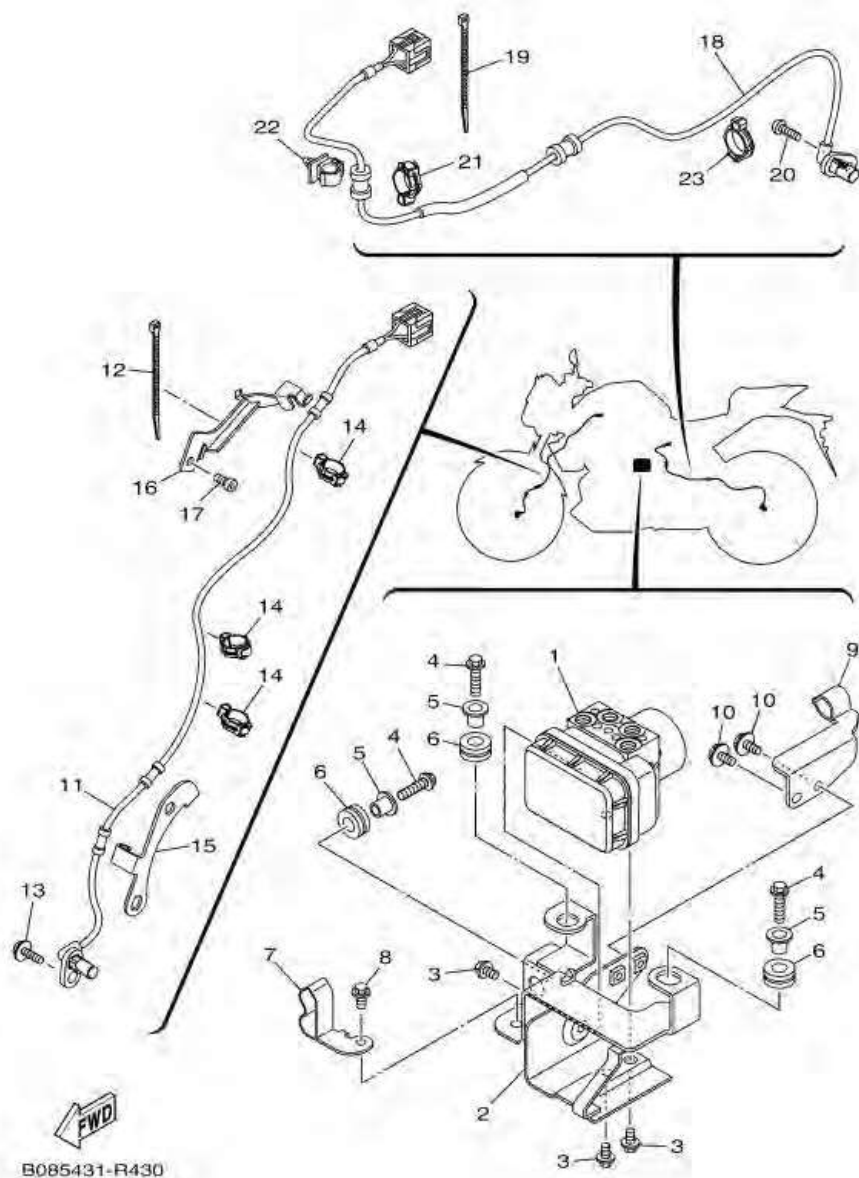

ภาพ 43 ELECTRICAL 3

หมายเลข	หมายเลขอะไหล่	รายละเอียด	หมายเหตุ
1	2WD-85930-09	HYDRAULIC UNIT ASSY	1
2	2WD-F175T-00	BRACKET 1	1
3	95022-06010	BOLT, FLANGE	3
4	95022-06025	BOLT, FLANGE	3
5	90387-06M60	COLLAR	3
6	90480-14229	GROMMET	3
7	2WD-F5886-00	HOLDER, BRAKE HOSE	1
8	95027-06012	BOLT, FLANGE	1
9	2WD-F5875-00	HOLDER, BRAKE HOSE 1	1
10	95027-06012	BOLT, FLANGE	2
11	2WD-85970-00	WHEEL SENSOR ASSY, FRONT	1
12	90464-22800	CLAMP	1
13	95027-06016	BOLT, FLANGE	1
14	90464-12013	CLAMP	3
15	2WD-F3318-00	HOLDER, CABLE 1	1
16	2WD-F3319-00	HOLDER, CABLE 2	1
17	91317-06012	BOLT	1
18	2WD-85980-00	WHEEL SENSOR ASSY, REAR	1
19	90464-22800	CLAMP	1
20	92012-06016	BOLT, BUTTON HEAD	1
21	90464-14803	CLAMP	1
22	90464-10800	CLAMP	1
23	90464-14803	CLAMP	1