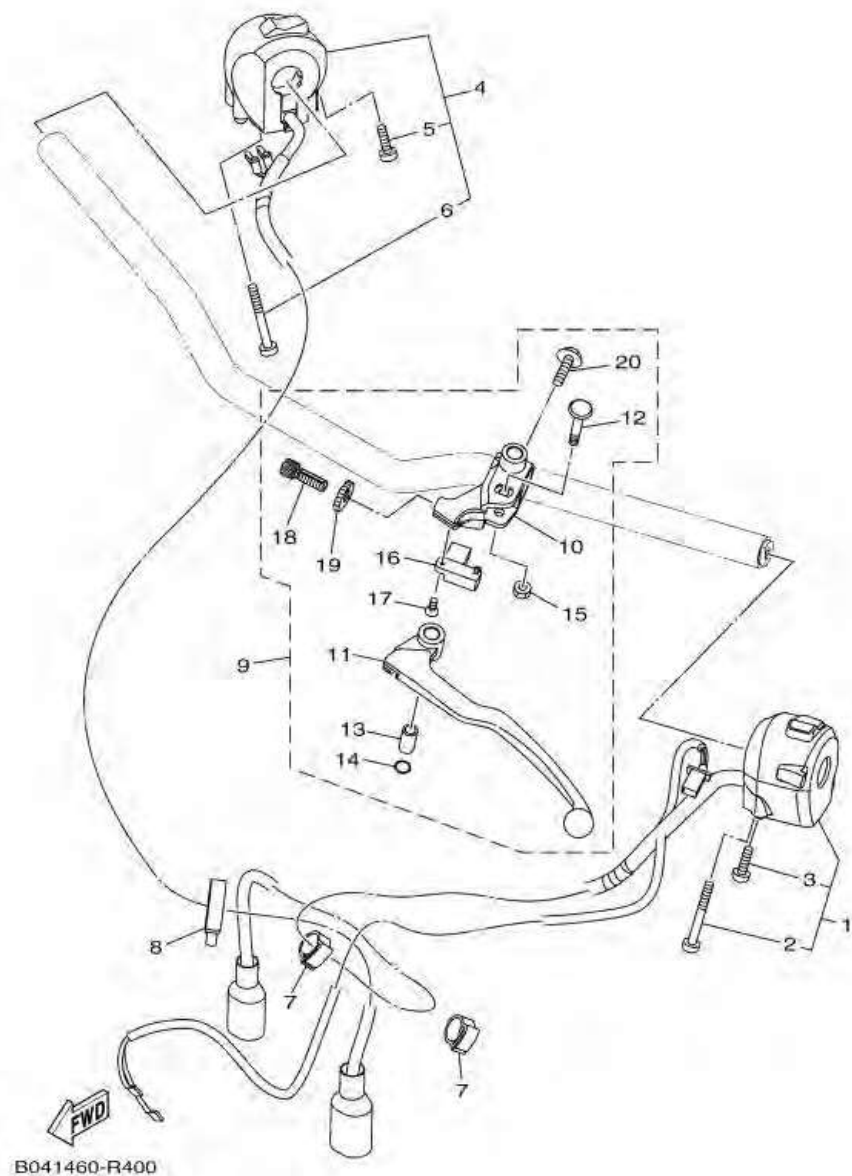

ภาพ 40 ชุดสวิตช์แฮนด์ & มือเบรก

หมายเลข	หมายเลขอะไหล่	รายละเอียด		หมายเหตุ
1	B04-H3972-00	สวิตช์แฮนด์	1	
2	45P-H395W-00	. สกรู	1	
3	45P-H395X-00	. สกรู	1	
4	B04-H3975-00	สวิตช์แฮนด์	1	
5	45P-H2133-00	. สกรู	1	
6	45P-H395W-00	. สกรู	1	
7	90464-16003	แคลมป์	2	
8	90464-30001	แคลมป์	1	
9	1WD-H2910-00	ชุดมือถัดซ้ายซ้ายสัดำ (L) R3	1	
10	1WD-H2911-00	. หุยัดกำนเบรค	1	
11	1WD-H3912-00	. มือถัดหัดซำงซำยสัดำ	1	
12	31A-83945-00	. นอด	1	
13	31A-83913-00	. บู้ซ	1	
14	93210-108H5	. โอริง	1	
15	95602-06100	. นอด	1	
16	5BP-H2917-00	. ชุดสวัดหัดลัดหัด	1	
17	90151-03005	. สกรู	1	
18	90123-08083	. บอดัด	1	
19	90179-08316	. นอด	1	
20	97507-06525	. บอดัด พรอดมแหวนรอก	1