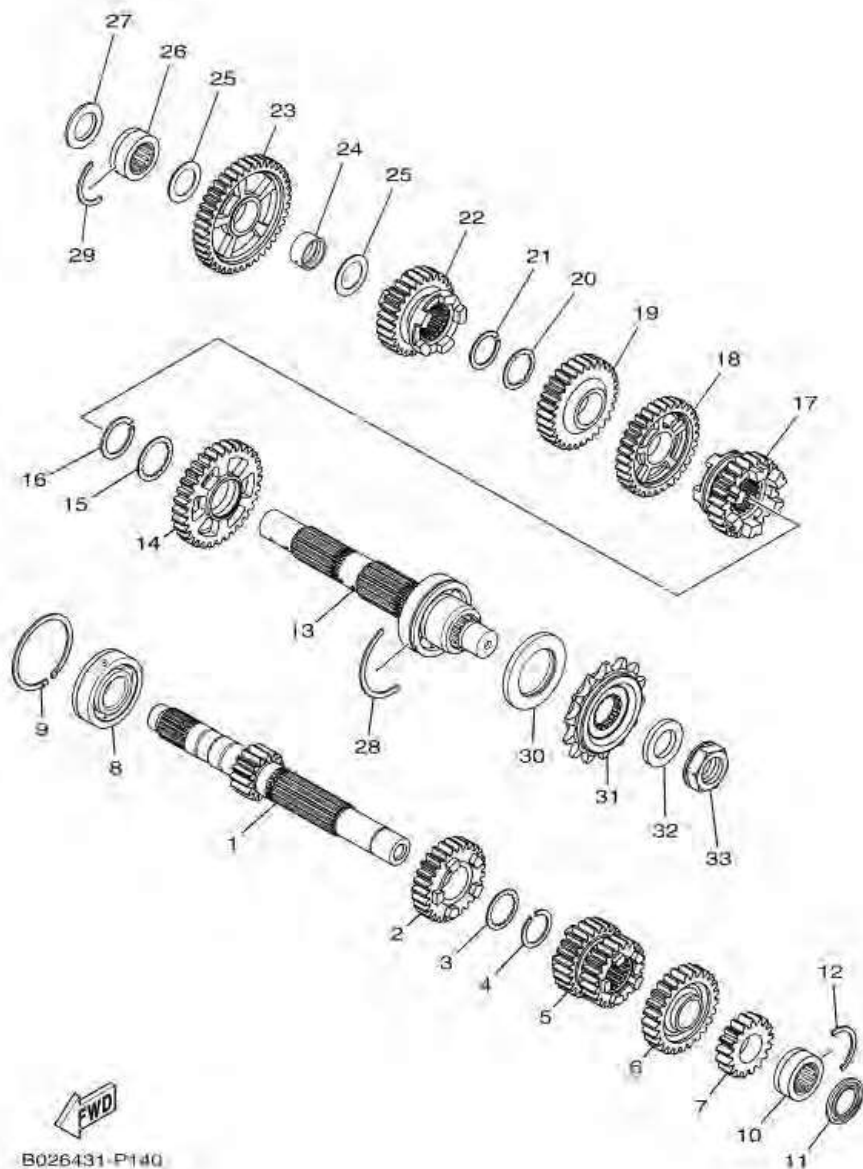

ภาพ 14 ชุดระบบส่งกำลัง

หมายเลข	หมายเลขอะไหล่	รายละเอียด		หมายเหตุ
1	2MS-E7411-00	แกนราวเกียร์ 14 ฟัน	1	
2	2MS-E7151-00	เฟืองเกียร์ 5 (25 ฟัน)	1	
3	90214-22008	แหวนรอง	1	
4	93440-24200	คลีป	1	
5	2MS-E7131-00	เฟืองเกียร์ขับ 3 (23ฟัน)	1	
6	2MS-E7161-00	เฟืองขับเกียร์ 6 (30ฟัน)	1	
7	2MS-E7121-00	เฟืองขับเกียร์ 2 (17ฟัน)	1	
8	93306-255Y9	ลูกปืน	1	
9	93440-52009	คลีป	1	
10	93311-420Y3	ลูกปืน	1	
11	93101-20802	ซิลน้ำมัน	1	
12	278-17425-00	คลีป 2	1	
13	1WD-E7402-00	ชุดแกนราวสเตอร์	1	
14	2MS-E7221-00	เฟืองตามเกียร์ 2 (31ฟัน)	1	
15	90209-25011	แหวนรอง	1	
16	93440-28184	คลีป	1	
17	2MS-E7261-00	เฟืองตามเกียร์ 6 (24ฟัน)	1	
18	2MS-E7231-00	เฟืองตามเกียร์ 3 (31ฟัน)	1	
19	2MS-E7241-00	เฟืองตามเกียร์ 4 (25ฟัน)	1	
20	90214-22008	แหวนรอง	1	
21	93440-24200	คลีป	1	
22	2MS-E7251-00	เฟืองตามเกียร์ 5 (23ฟัน)	1	
23	2MS-E7211-00	เฟืองตามเกียร์ 1(39ฟัน)	1	
24	90387-20814	ปลอกทรง	1	
25	90201-20276	แหวนรอง	2	
26	93311-420Y3	ลูกปืน	1	
27	93101-20802	ซิลน้ำมัน	1