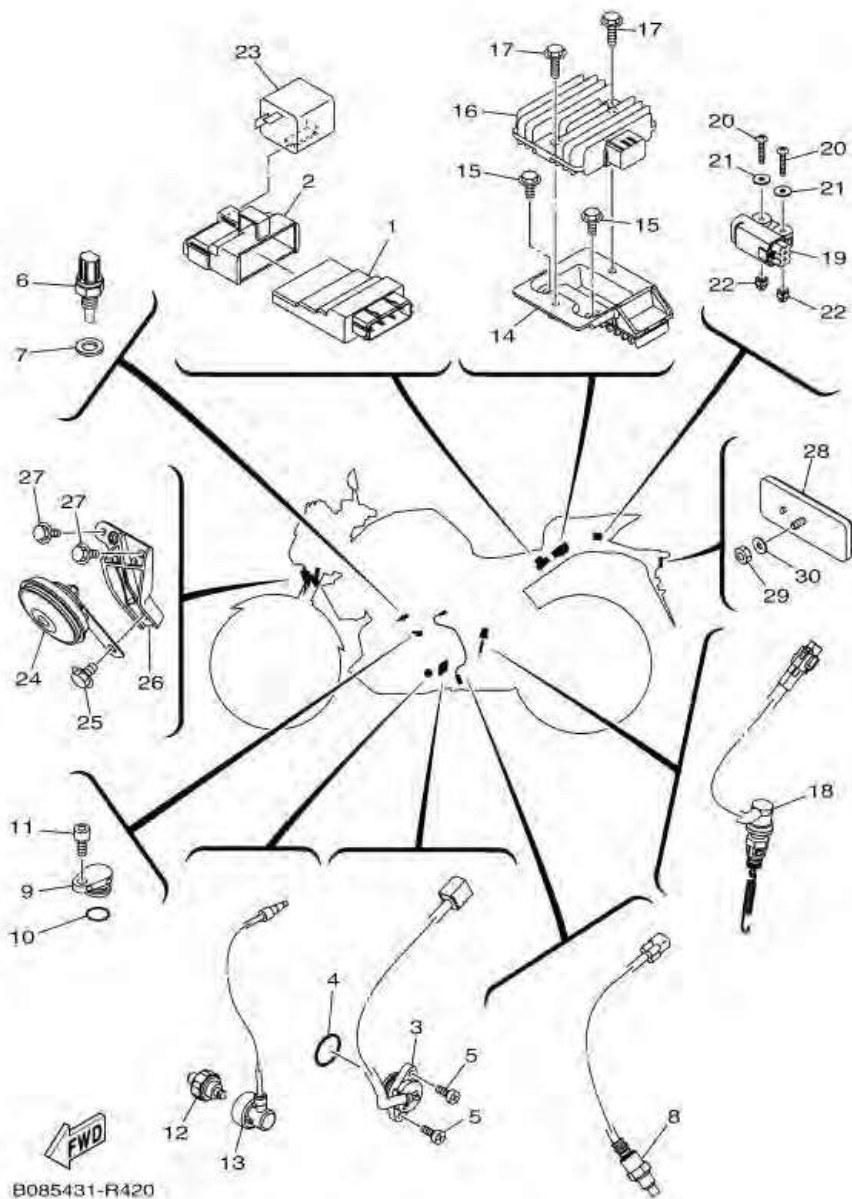

ภาพ 42 ชุดระบบไฟ 2

หมายเลข	หมายเลขอะไหล่	รายละเอียด	หมายเหตุ
1	B02-H591A-10	ชุดกล่องควบคุม ECU	1
2	1WD-H5546-00	ปลอก อีซียู	1
3	1WD-H2540-00	ชุดสวิตช์เกียร์ว่าง	1
4	93210-21801	โอริง	1
5	98502-05016	สกรูหัวแฉก	2
6	54P-H3591-00	เทอร์โมมิเตอร์วัดความร้อน	1
7	90430-10804	ปะเก็นเซ็นเซอร์วัดความร้อน	1
8	1WD-H592A-00	เซ็นเซอร์ O2	1
9	2WD-E5189-00	ปลั๊ก	1
10	93210-15566	โอริง	1
11	91312-06016	โบลท์ (L)	1
12	1WS-82504-00	ชุดสวิตช์แรงดันน้ำมันเครื่อง	1
13	1WD-H1315-00	ชุดสายไฟ	1
14	1WD-H1961-00	ฝาครอบตัวซาร์ท และตัวควบคุมไฟหน้า	1
15	95802-06016	โบลท์ หน้าแปลน	2
16	1WD-H1960-00	ตัวซาร์ท และตัวควบคุมไฟหน้า	1
17	95802-06025	โบลท์ หน้าแปลน	2
18	1WD-H2530-00	สวิตช์ไฟเบรคหลัง	1
19	1WD-H2576-00	เซ็นเซอร์	1
20	90160-04009	สกรู	2
21	90201-04028	แหวนรอง	2
22	4B4-84334-00	นอตปรับแต่ง	2
23	2WD-H3351-00	รีเลย์ ไฟเลี้ยว	1
24	1WD-H3371-00	แตร	1
25	95802-08012	โบลท์ หน้าแปลน	1
26	1WD-H3378-00	ขายึดแตร	1
27	95807-06016	โบลท์ หน้าแปลน	2