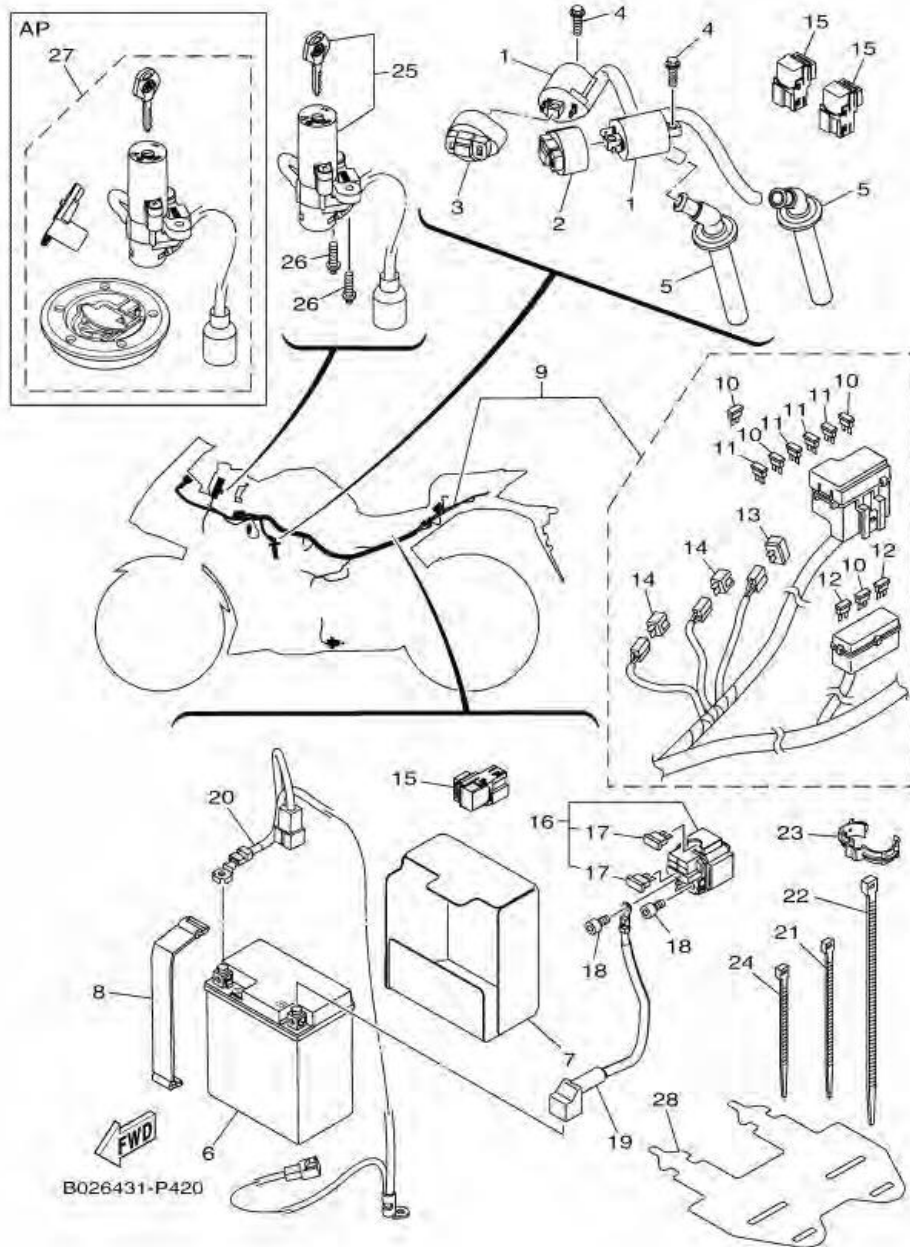

ภาพ 42 ชุดระบบไฟ 1

หมายเลข	หมายเลขอะไหล่	รายละเอียด	หมายเหตุ
1	1WD-H2310-00	ชุดคอยล์หัวเทียน	2
2	1WD-H2314-00	ฝาครอบ คอยล์หัวเทียน	1
3	1WD-H2314-10	ฝาครอบ คอยล์หัวเทียน	1
4	95022-06020	โบลท์ หน้าแปลน	2
5	1WD-H2370-00	ปลั๊กหัวเทียน	2
6	B02-H2100-00	ชุดแบตเตอรี่ 2 7.0 Ah 10 HR	1
7	1WD-H2121-00	แผ่นกันแบตเตอรี่	1
8	1WD-H2131-00	สายรัดแบตเตอรี่	1
9	2WD-H2590-10	ชุดสายไฟเมน	1
10	1WD-H2151-10	. ฟิวส์	4
11	1WD-H2151-20	. ฟิวส์	4
12	1WD-H2151-30	. ฟิวส์	2
13	4WA-81980-00	. ชุดไดโอด	1
14	3WP-81980-00	. ชุดไดโอด	2
15	1WD-H1950-00	ชุดรีเลย์	4
16	1WD-H1940-00	ชุดรีเลย์สตาร์ท	1
17	1WD-H2151-00	. ฟิวส์ (30A-BL)	2
18	91312-05008	โบลท์ (L)	2
19	2WD-H2115-00	ขั้วแบตเตอรี่	1
20	2WD-H2116-00	ชุดสายไฟแบตเตอรี่ขั้วลบ	1
21	90464-36800	แคลมป์	2
22	90464-70800	แคลมป์	8
23	90464-14803	แคลมป์	1
24	90464-22800	แคลมป์	1
25	1WD-H2501-01	สวิตช์กุญแจ	1
26	90109-060G4	โบลท์	2
27	1WD-XH250-00	ชุดสวิตช์กุญแจ	1 AP