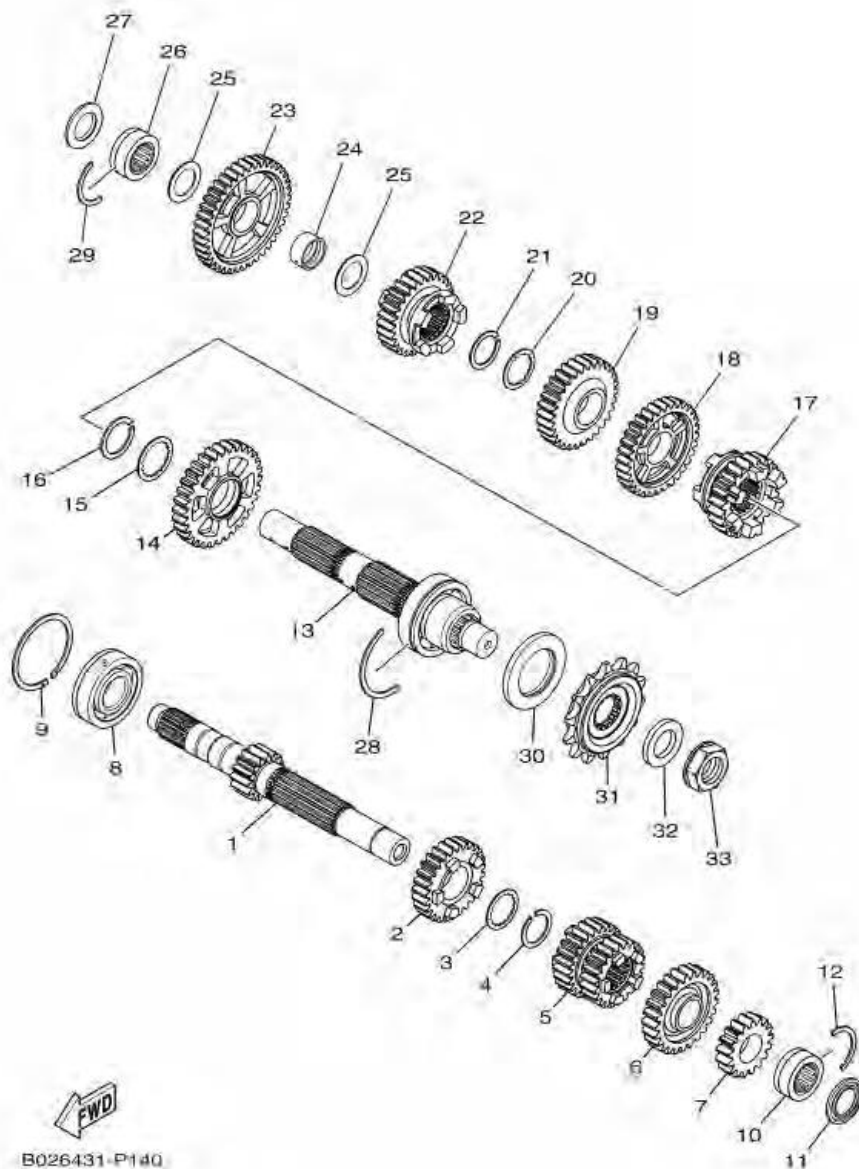

ภาพ 14 TRANSMISSION

B026431-P140

หมายเลข	หมายเลขอะไหล่	รายละเอียด	หมายเหตุ
1	2MS-E7411-00	AXLE, MAIN (14T)	1
2	2MS-E7151-00	GEAR, 5TH PINION (25T)	1
3	90214-22008	WASHER, CLAW	1
4	93440-24200	CIRCLIP	1
5	2MS-E7131-00	GEAR, 3RD PINION (23T/23T)	1
6	2MS-E7161-00	GEAR, 6TH PINION (30T)	1
7	2MS-E7121-00	GEAR, 2ND PINION (17T)	1
8	93306-255Y9	BEARING	1
9	93440-52009	CIRCLIP	1
10	93311-420Y3	BEARING	1
11	93101-20802	OIL SEAL	1
12	278-17425-00	CIRCLIP 2	1
13	1WD-E7402-00	DRIVE AXLE ASSY	1
14	2MS-E7221-00	GEAR, 2ND WHEEL (21T)	1
15	90209-25011	WASHER	1
16	93440-28184	CIRCLIP	1
17	2MS-E7261-00	GEAR, 6TH WHEEL (24T)	1
18	2MS-E7231-00	GEAR, 3RD WHEEL (31T)	1
19	2MS-E7241-00	GEAR, 4TH WHEEL (25T)	1
20	90214-22008	WASHER, CLAW	1
21	93440-24200	CIRCLIP	1
22	2MS-E7251-00	GEAR, 5TH WHEEL (23T)	1
23	2MS-E7211-00	GEAR, 1ST WHEEL (35T)	1
24	90387-20814	COLLAR	1
25	90201-20276	WASHER, PLATE (T=1.0)	2
26	93311-420Y3	BEARING	1
27	93101-20802	OIL SEAL	1