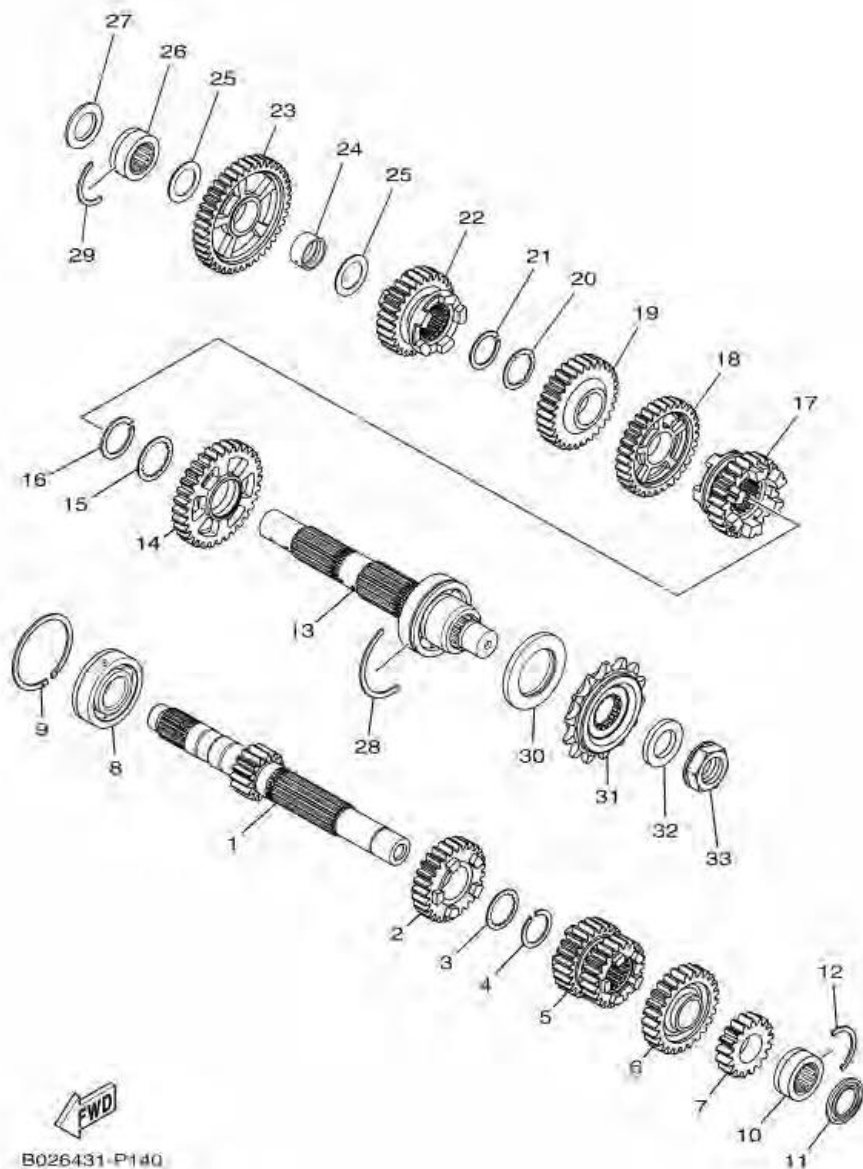

ภาพ 14 ชุดระบบส่งกำลัง

หมายเลข	หมายเลขอะไหล่	รายละเอียด		หมายเหตุ
1	2MS-E7411-00	แกนราวเกียร์ 14 ฟัน	1	
2	2MS-E7151-00	เฟืองเกียร์ 5 (25 ฟัน)	1	
3	90214-22008	แหวนรอง	1	
4	93440-24200	คลีป	1	
5	2MS-E7131-00	เฟืองเกียร์ขับ 3 (23ฟัน)	1	
6	2MS-E7161-00	เฟืองขับเกียร์ 6 (30ฟัน)	1	
7	2MS-E7121-00	เฟืองขับเกียร์ 2 (17ฟัน)	1	
8	93306-255Y9	ลูกปืน	1	
9	93440-52009	คลีป	1	
10	93311-420Y3	ลูกปืน	1	
11	93101-20802	ซิลน้ำมัน	1	
12	278-17425-00	คลีป 2	1	
13	1WD-E7402-00	ชุดแกนราวสเตอร์	1	
14	2MS-E7221-00	เฟืองตามเกียร์ 2 (31ฟัน)	1	
15	90209-25011	แหวนรอง	1	
16	93440-28184	คลีป	1	
17	2MS-E7261-00	เฟืองตามเกียร์ 6 (24ฟัน)	1	
18	2MS-E7231-00	เฟืองตามเกียร์ 3 (31ฟัน)	1	
19	2MS-E7241-00	เฟืองตามเกียร์ 4 (25ฟัน)	1	
20	90214-22008	แหวนรอง	1	
21	93440-24200	คลีป	1	
22	2MS-E7251-00	เฟืองตามเกียร์ 5 (23ฟัน)	1	
23	2MS-E7211-00	เฟืองตามเกียร์ 1(39ฟัน)	1	
24	90387-20814	ปลอกทรง	1	
25	90201-20276	แหวนรอง	2	
26	93311-420Y3	ลูกปืน	1	
27	93101-20802	ซิลน้ำมัน	1