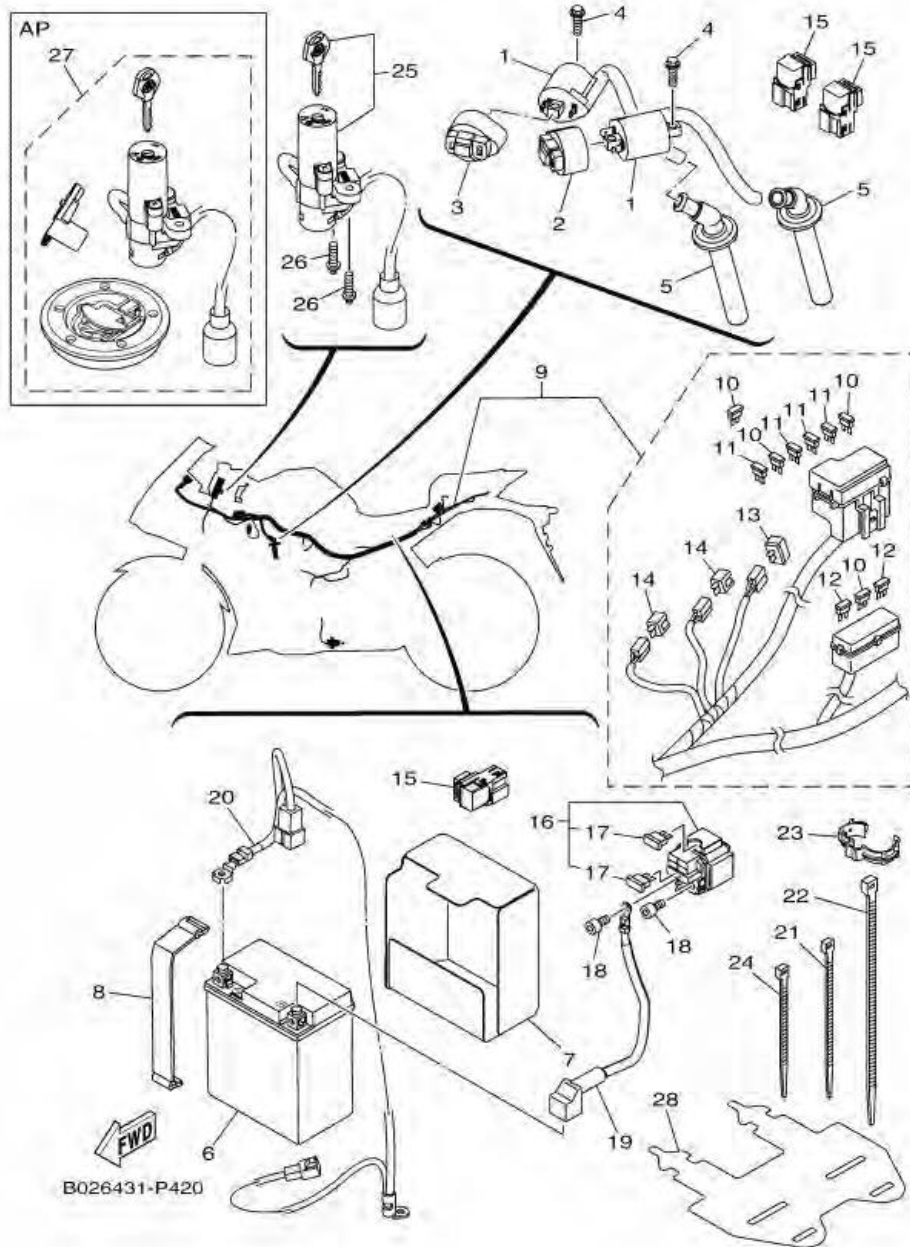

ภาพ 42 ELECTRICAL 1

หมายเลข	หมายเลขอะไหล่	รายละเอียด	หมายเหตุ
1	1WD-H2310-00	IGNITION COIL ASSY	2
2	1WD-H2314-00	COVER, IGNITION COIL	1
3	1WD-H2314-10	COVER, IGNITION COIL	1
4	95022-06020	BOLT, FLANGE	2
5	1WD-H2370-00	PLUG CAP ASSY	2
6	B02-H2100-00	BATTERY ASSY (GS GTZ8V)	1
7	1WD-H2121-00	PAD, BATTERY	1
8	1WD-H2131-00	BAND, BATTERY	1
9	2WD-H2590-10	WIRE HARNESS ASSY	1
10	1WD-H2151-10	. FUSE (15A-BL)	4
11	1WD-H2151-20	. FUSE (7.5A BL)	4
12	1WD-H2151-30	. FUSE (30A)	2
13	4WA-81980-00	. DIODE ASSY	1
14	3WP-81980-00	. DIODE ASSY	2
15	1WD-H1950-00	RELAY ASSY	4
16	1WD-H1940-00	STARTER RELAY ASSY	1
17	1WD-H2151-00	. FUSE (30A-BL)	2
18	91312-05008	BOLT	2
19	2WD-H2115-00	WIRE, PLUS LEAD	1
20	2WD-H2116-00	WIRE, MINUS LEAD	1
21	90464-36800	CLAMP	2
22	90464-70800	CLAMP	8
23	90464-14803	CLAMP	1
24	90464-22800	CLAMP	1
25	1WD-H2501-01	MAIN SWITCH STEERING LOCK	1
26	90109-060G4	BOLT	2
27	1WD-XH250-00	MAIN SW. STRG. LOCK SUB ASSY	1 AP