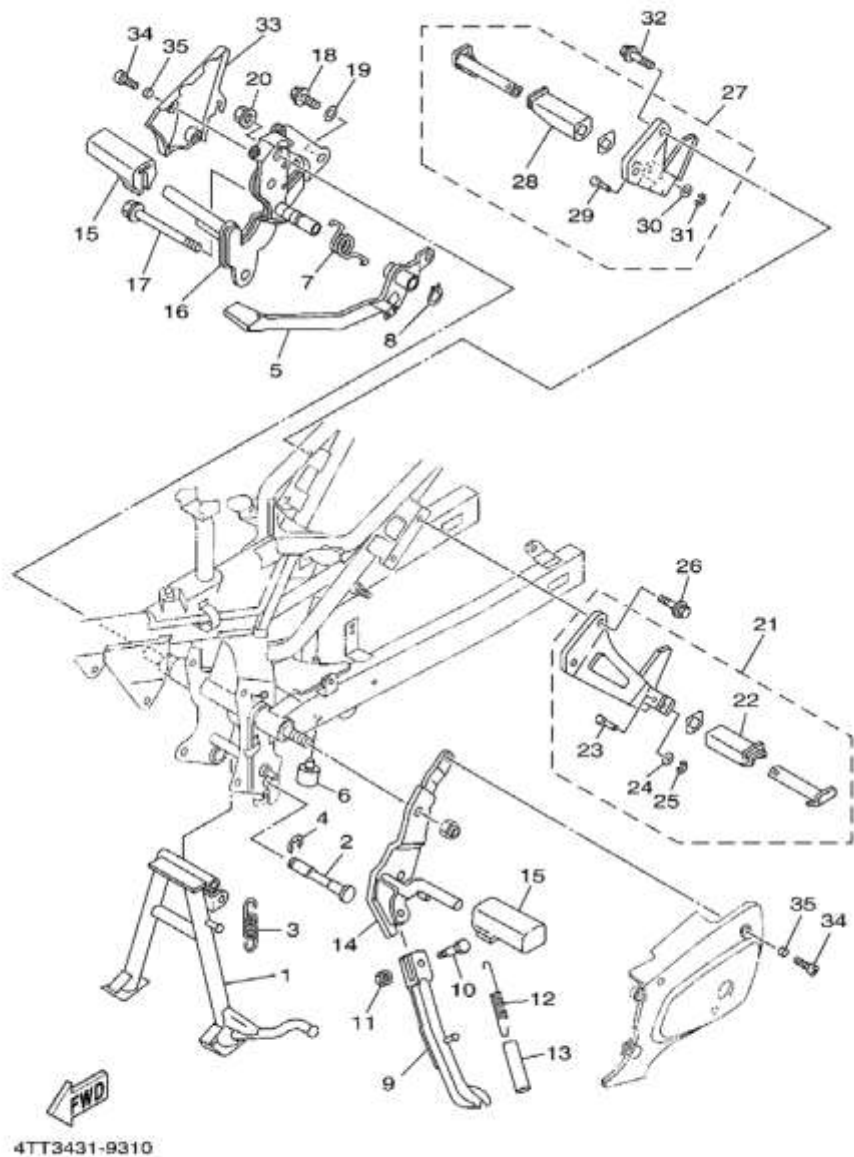

Gambar 31 STAND & FOOTREST

Nomor	Nomor Part	Nama Part		Keterangan
1	3SB-F7111-00-33	STAND, MAIN	1	
2	3SB-F7112-00	SHAFT, MAIN STAND	1	
3	90506-29828	SPRING, TENSION	1	
4	93430-12008	CIRCLIP	1	
5	4TT-F7211-00	PEDAL, BRAKE	1	
6	55G-F7114-00	STOPPER, MAIN STAND	1	
7	4TT-F7216-00	SPRING, RETURN	1	
8	99009-17400	CIRCLIP	1	
9	3SB-F7311-00-33	STAND, SIDE	1	
10	90109-08034	BOLT	1	
11	9530L-08700	NUT	1	
12	90506-20829	SPRING, TENSION	1	
13	90445-21848	HOSE (L70)	1	
14	4TT-F7452-00	BRACKET, FOOTREST 1	1	
15	4TT-F7413-00	COVER, FOOTREST	2	
16	4TT-F7462-10-33	BRACKET, FOOTREST 2	1	
17	90105-10802	BOLT, FLANGE	1	
18	95817-10025	BOLT, FLANGE	1	
19	90201-101J1	WASHER, PLATE	1	
20	95707-12500	NUT, FLANGE	1	
21	4TT-F7430-00	REAR FOOTREST ASSY 1	1	
22	4TT-F7433-00	COVER, REAR FOOTREST	1	
23	90249-06220	PIN	1	
24	9290L-06200	WASHER	1	
25	99001-05600	CIRCLIP	1	
26	95807-08016	BOLT, FLANGE	2	
27	4TT-F7440-00	REAR FOOTREST ASSY 2	1