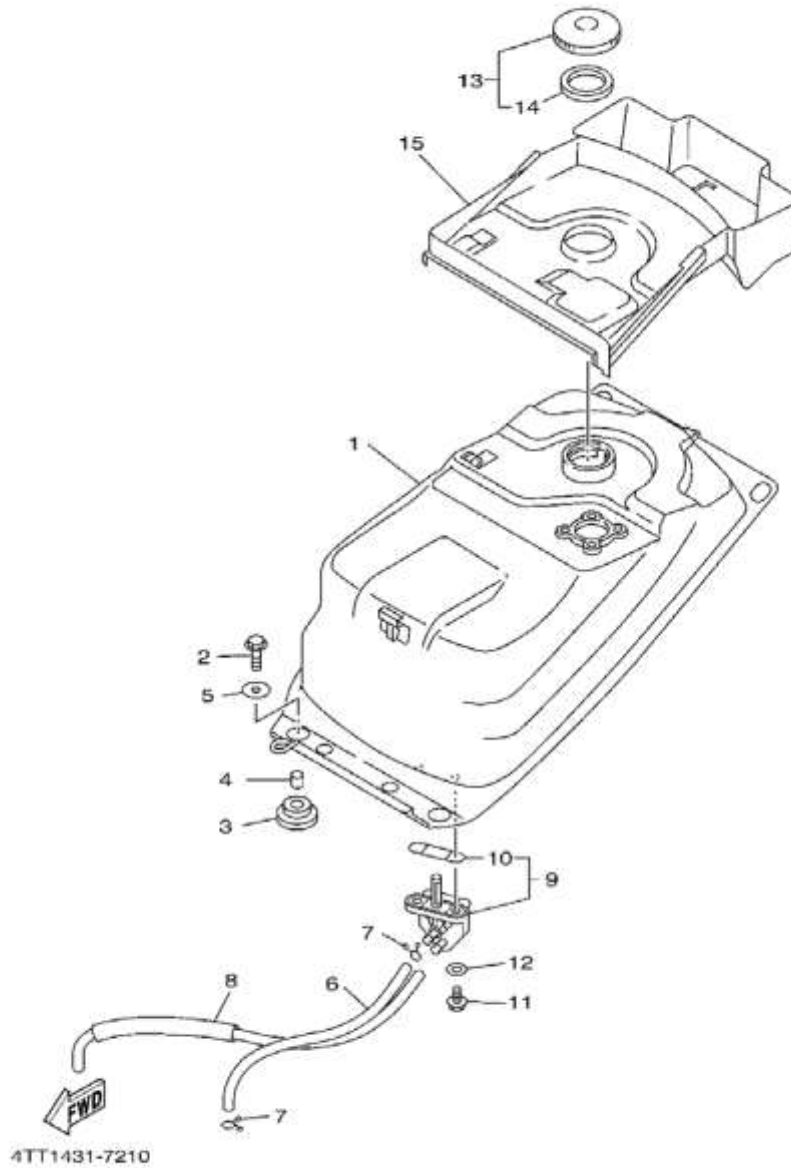

Gambar 21 FUEL TANK

Nomor	Nomor Part	Nama Part		Keterangan
1	4TT-F4110-00-33	FUEL TANK COMP.	1	
2	9582L-06020	BOLT, FLANGE	4	
3	90480-18476	GROMMET	4	
4	90387-07674	COLLAR	4	
5	90201-064K6	WASHER, PLATE	4	
6	90445-106G0	HOSE (L300)	1	
7	90467-10008	CLIP	2	
8	4TT-F4312-00	PIPE 2	1	
9	4TT-F4500-00	FUEL COCK ASSY 1	1	
10	4X8-24512-00	O-RING	1	
11	90149-06011	SCREW	2	
12	90202-05193	WASHER, PLATE	2	
13	41J-F4610-00	CAP ASSY	1	
14	4M1-F4612-00	GASKET, CAP	1	
15	4TT-F4198-00	SEAT, RUBBER	1