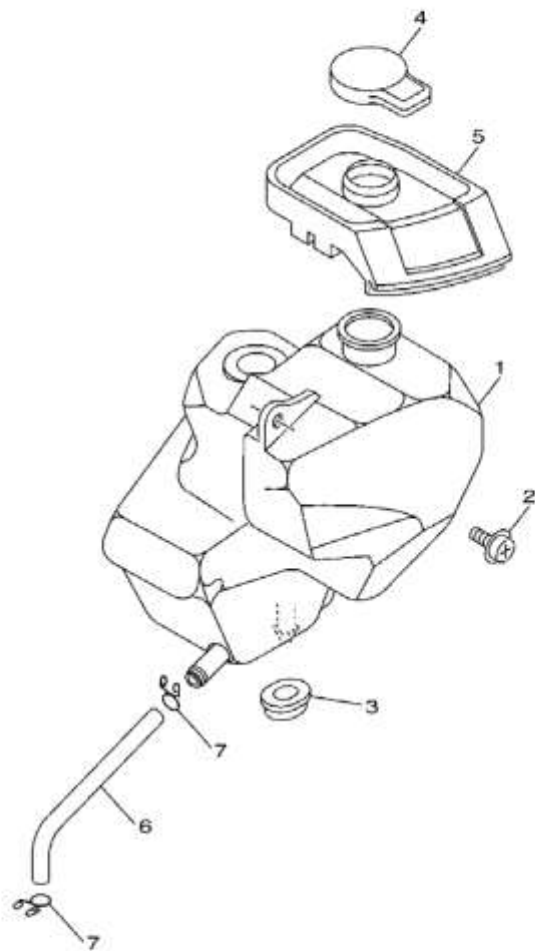

Gambar 17 OIL TANK

Nomor	Nomor Part	Nama Part		Keterangan
1	4TT-F1751-00	TANK, OIL	1	
2	90159-06840	SCREW, WITH WASHER	1	
3	90480-01868	GROMMET	1	
4	2N3-F1771-00	BODY, CAP	1	
5	4TT-F1752-00	TUBE, FILLER 1	1	
6	4TT-F1766-00	PIPE, OIL	1	
7	90467-08003	CLIP	2