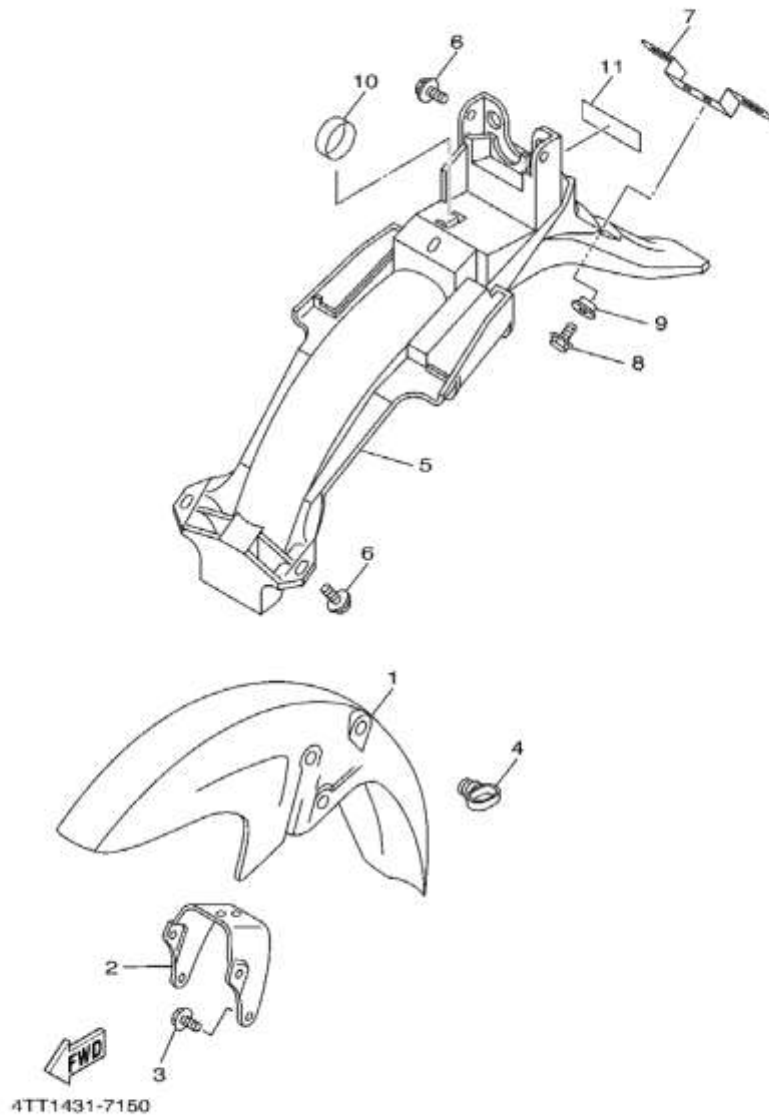

Gambar 15 FENDER

Nomor	Nomor Part	Nama Part	Keterangan
1	4TT-F1511-00-21	FENDER, FRONT	1 VRC1
2	4TT-F1513-00	STAY, FENDER 1	1
3	9580L-06012	BOLT, FLANGE	4
4	5R7-F1518-00	HOLDER, CABLE	1
5	4TT-F1611-00	FENDER, REAR	1
6	90119-06044	BOLT, WITH WASHER	5
7	2JH-F1685-00	BRACKET, LICENSE	1
8	9580L-06016	BOLT, FLANGE	2
9	90387-068B4	COLLAR	2
10	4TT-F1376-00	BAND, TOOL	1
11	99231-00018	EMBLEM, YAMAHA	1