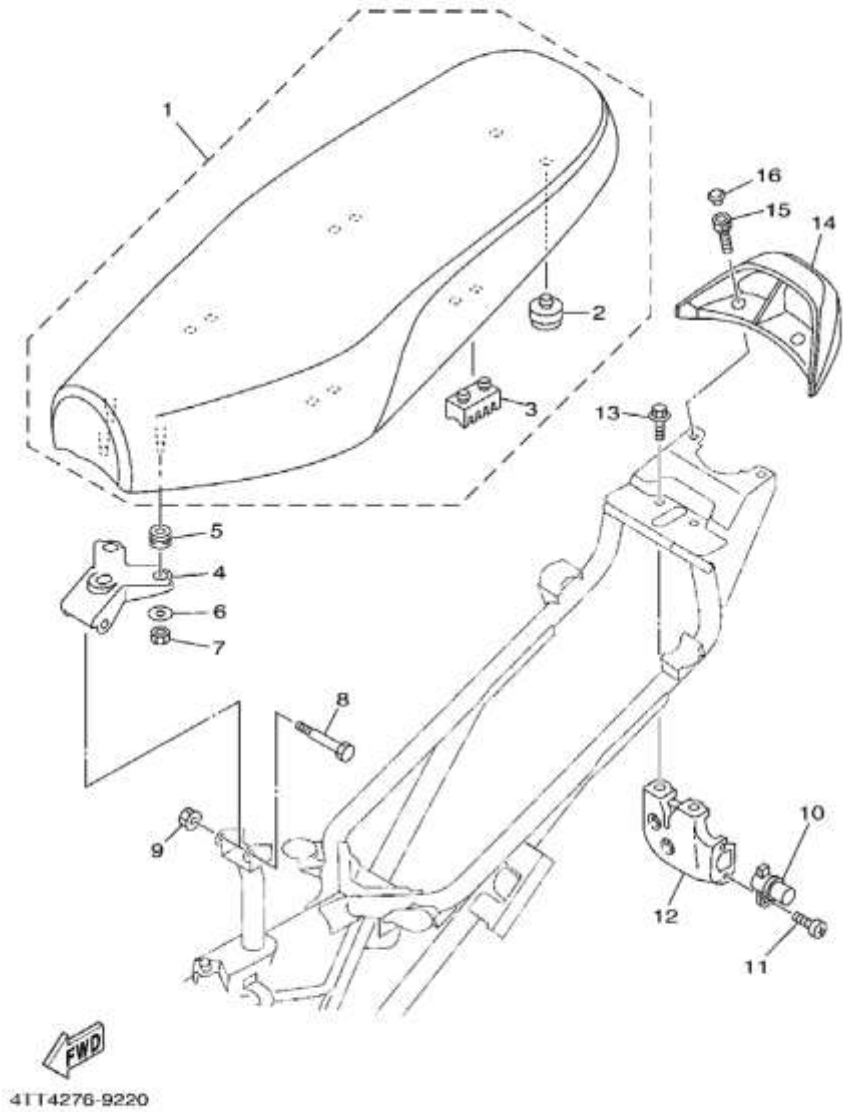

Gambar 22 SEAT

Nomor	Nomor Part	Nama Part		Keterangan
1	4TT-S4730-10	DOUBLE SEAT ASSY	1	
2	2JH-F4741-00	PAD, SEAT	2	
3	4TT-F4723-00	DAMPER, SEAT	4	
4	4TT-F4726-00	HINGE, SEAT	1	
5	90480-14872	GROMMET	3	
6	90201-06071	WASHER, PLATE	3	
7	9530L-06600	NUT	3	
8	90109-065E0	BOLT	1	
9	9570L-06500	NUT, FLANGE	1	
10	3YJ-W2470-01	SEAT LOCK ASSY	1	
11	9850L-06014	SCREW, PAN HEAD	1	
12	4TT-F4780-00	SEAT LOCK ASSY	1	
13	9580L-06012	BOLT, FLANGE	2	
14	4TT-F4773-00-WL	HANDLE, SEAT	1	
15	91317-08020	BOLT	2	
16	3SB-F3469-00	CAP, BOLT	2