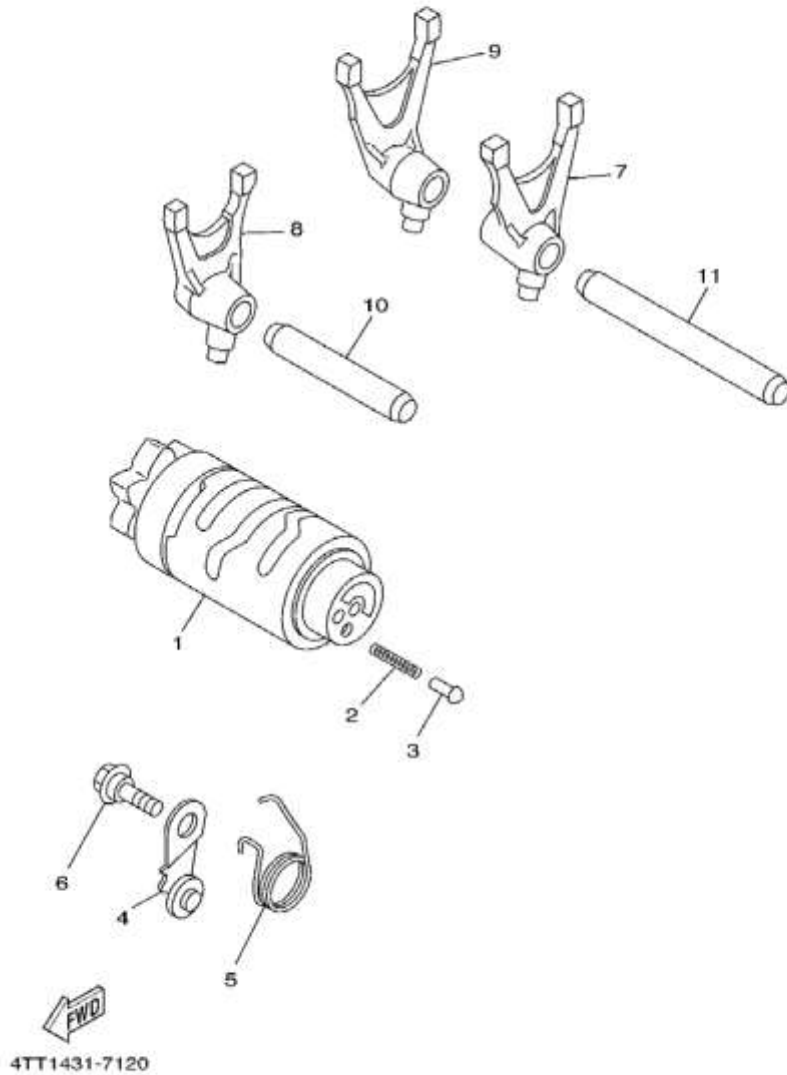

Gambar 11 TRANSMISSION

Nomor	Nomor Part	Nama Part		Keterangan
1	4TT-E7411-00	AXLE, MAIN	1	
2	4MA-E7151-00	GEAR, 5TH PINION (23T)	1	
3	90201-20266	WASHER, PLATE (T=1.0)	1	
4	93410-20038	CIRCLIP	1	
5	4MA-E7131-00	GEAR, 3RD/4TH PINION (19/21T)	1	
6	4MA-E7121-00	GEAR, 2ND PINION (16T)	1	
7	4XC-E7161-00	GEAR, 6TH PINION (24T)	1	
8	93306-30304	BEARING (B6303Z)	1	
9	93306-20201	BEARING (B6202)	1	
10	4TT-E7421-00	AXLE, DRIVE	1	
11	4MA-E7211-00	GEAR, 1ST WHEEL (34T)	1	
12	4MA-E7251-00	GEAR, 5TH WHEEL (23T)	1	
13	4MA-E7231-10	GEAR, 3RD WHEEL (26T)	1	
14	4MA-E7241-00	GEAR, 4TH WHEEL (24T)	1	
15	4MA-E7221-01	GEAR, 2ND WHEEL (29T)	1	
16	4TT-E7261-00	GEAR, 6TH WHEEL (21T)	1	
17	90209-18135	WASHER	2	
18	93410-22820	CIRCLIP	4	
19	90201-22555	WASHER, PLATE	1	
20	90201-15700	WASHER, PLATE	1	
21	99009-15400	CIRCLIP	1	
22	93306-20201	BEARING (B6202)	1	
23	93306-30401	BEARING (B6304)	1	
24	93102-20874	OIL SEAL	1	
25	10V-E7461-40	SPROCKET, DRIVE (14T)	1	
26	3KC-E7456-00	HOLDER, SPROCKET	1	
27	97027-06010	BOLT	2	

Gambar 11 TRANSMISSION

Nomor	Nomor Part	Nama Part		Keterangan
	28 4TT-E7471-00	PLATE, COVER	1	
	29 9850L-05012	SCREW, PAN HEAD	2	

Gambar 12 SHIFT CAM & FORK

Nomor	Nomor Part	Nama Part		Keterangan
	1 4TT-E8540-10	SHIFT CAM ASSY	1	
	2 90501-06022	SPRING, COMPRESSION	1	
	3 4TT-E8542-00	POINT, NEUTRAL	1	
	4 4TT-E8140-00	STOPPER LEVER ASSY	1	
	5 4TT-E8144-00	HANGER, SPRING	1	
	6 90109-063F8	BOLT	1	
	7 4TT-E8511-00	FORK, SHIFT 1	1	
	8 4TT-E8512-00	FORK, SHIFT 2	1	
	9 4TT-E8513-00	FORK, SHIFT 3	1	
	10 3KC-E8531-00	BAR, SHIFT FORK GUIDE 1	1	
	11 4TT-E8535-00	BAR, SHIFT FORK GUIDE 2	1	