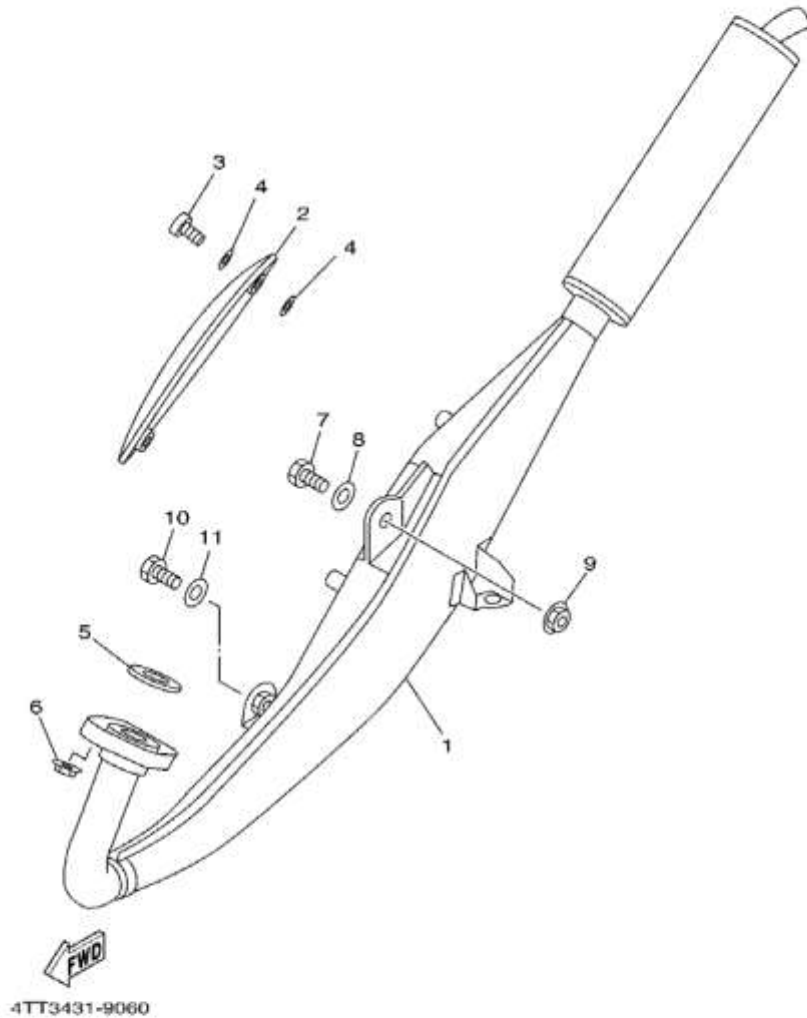

Gambar 06 EXHAUST

Nomor	Nomor Part	Nama Part		Keterangan
1	4TT-E4710-10	MUFFLER ASSY 1	1	
2	4TT-E4718-00	PROTECTOR, MUFFLER 1	1	
3	98907-06008	SCREW, BIND	2	
4	90202-05187	WASHER, PLATE	4	
5	3PP-E4613-00	GASKET, EXHAUST PIPE	1	
6	95707-08500	NUT, FLANGE	2	
7	97007-08020	BOLT	1	
8	92907-08200	WASHER	1	
9	95707-08500	NUT, FLANGE	1	
10	97007-08020	BOLT	1	
11	90201-083A8	WASHER, PLATE	1