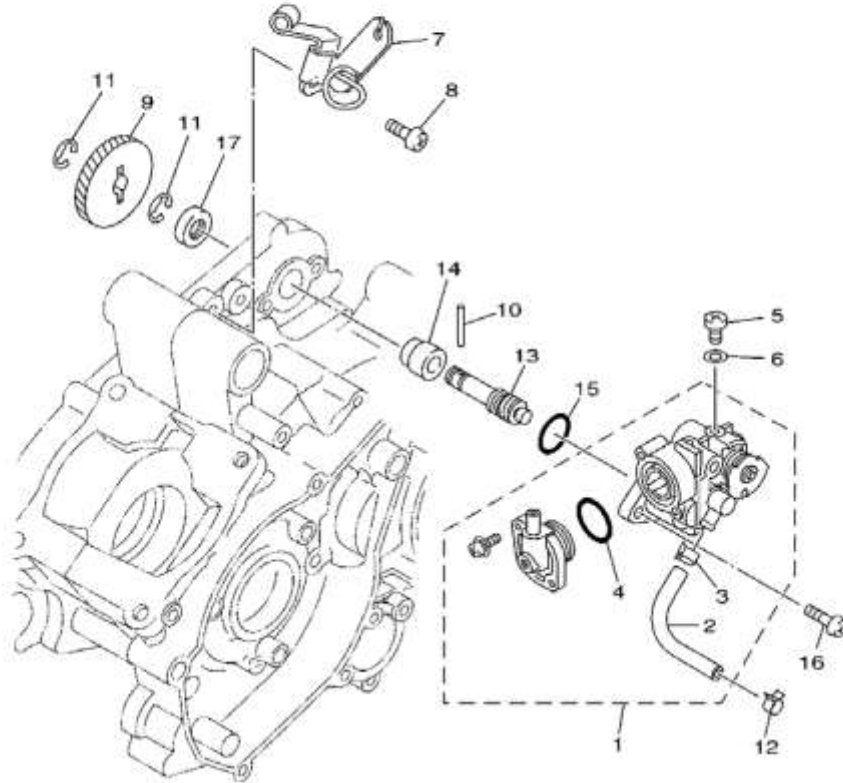

Gambar 03 OIL PUMP

Nomor	Nomor Part	Nama Part		Keterangan
1	4TT-13104-01	OIL PUMP SUB ASSY	1	
2	90445-077K8	HOSE (L95)	1	
3	90467-07093	CLIP	1	
4	93210-20027	O-RING	1	
5	90149-04318	SCREW	1	
6	90430-04229	GASKET	1	
7	4TT-E3492-00	HOLDER, WIRE	1	
8	9850L-06012	SCREW, PAN HEAD	1	
9	4TT-13178-01	GEAR, PUMP DRIVE	1	
10	93603-22028	PIN, DOWEL	1	
11	93430-08036	CIRCLIP	2	
12	90467-07093	CLIP	1	
13	4FL-13175-00	SHAFT, WORM	1	
14	4FL-13176-00	METAL, WORM SHAFT OUTER	1	
15	93210-18397	O-RING	1	
16	98507-05014	SCREW, PAN HEAD	2	
17	93101-10837	OIL SEAL	1