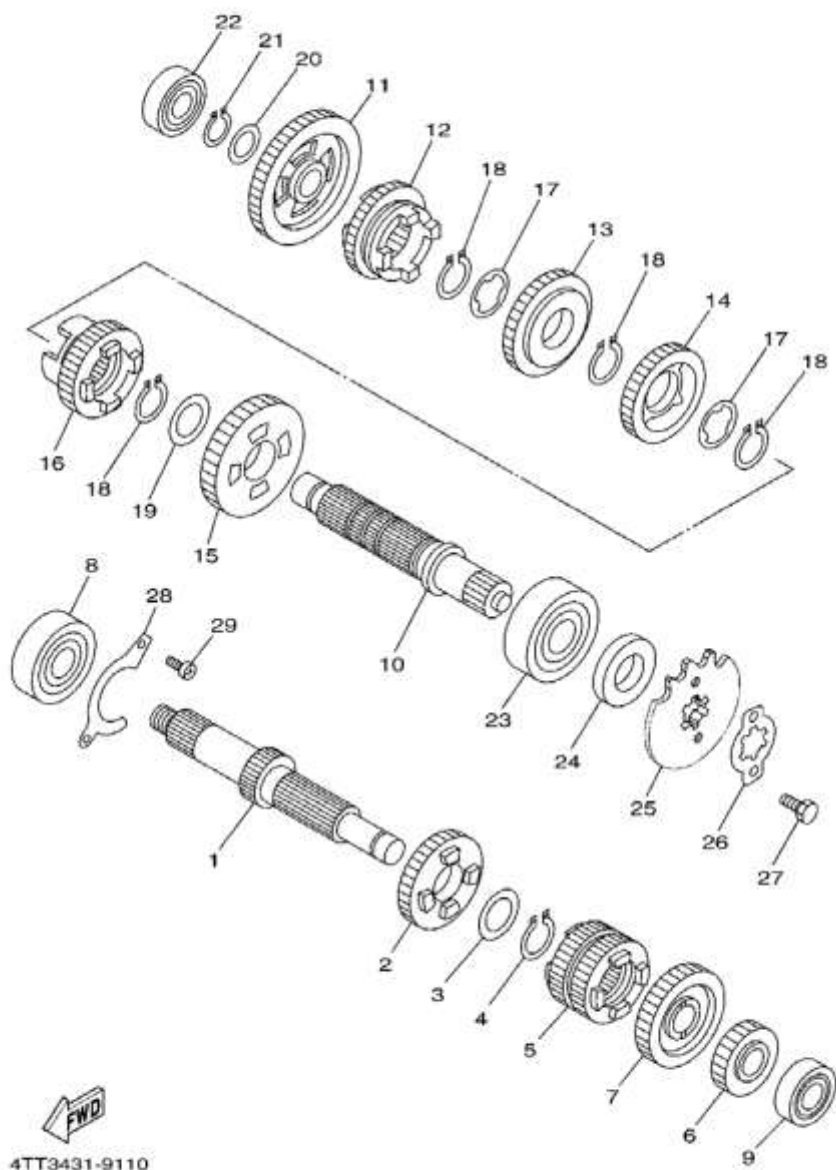

Gambar 11 TRANSMISSION

Nomor	Nomor Part	Nama Part		Keterangan
	28 4TT-E7471-00	PLATE, COVER	1	
	29 9850L-05012	SCREW, PAN HEAD	2