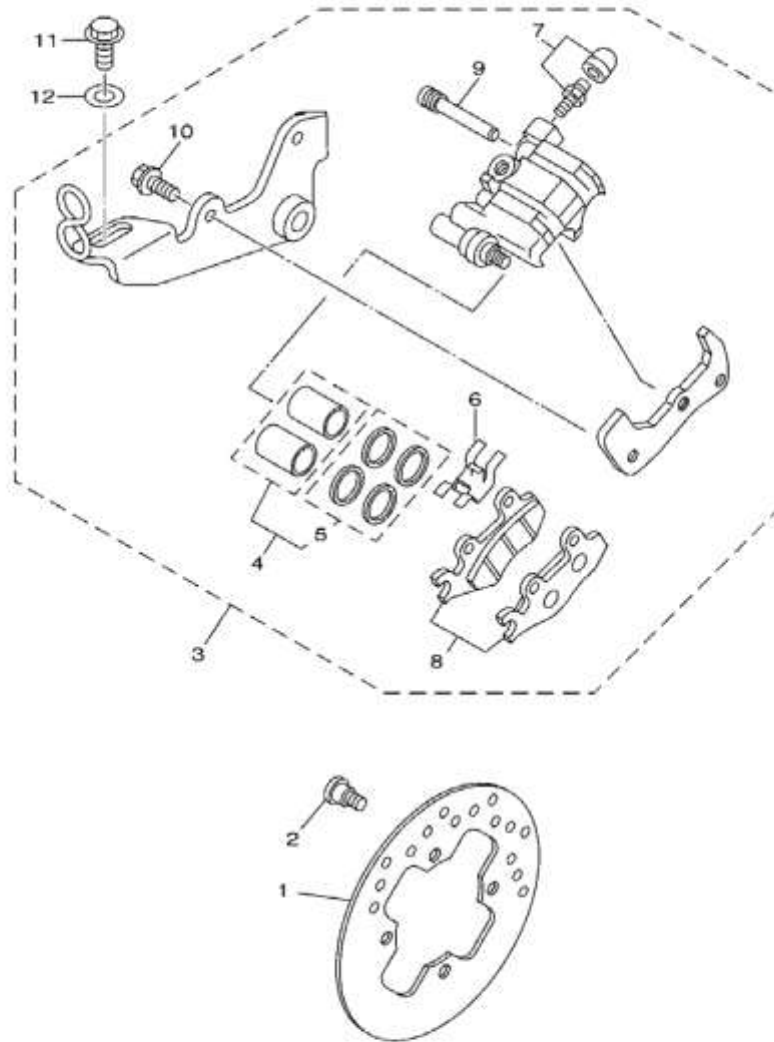

Gambar 28 REAR BRAKE CALIPER

Nomor	Nomor Part	Nama Part	Keterangan
1	4TT-F582W-00	DISK, REAR BRAKE 2	1
2	90149-08268	SCREW	4
3	4TT-F580W-00	CALIPER ASSY, REAR 2	1
4	4TT-W0057-50	PISTON ASSY, CALIPER	1
5	4TT-W0047-50	CALIPER SEAL KIT	1
6	3LD-F5934-00	SPRING, PAD	1
7	4TT-W0048-50	BLEED SCREW KIT	1
8	4TT-F0046-00	BRAKE PAD KIT 2	1
9	3SP-F5924-51	PIN, PAD	2
10	4TT-F4834-00	BOLT	2
11	95827-10030	BOLT, FLANGE	1
12	90201-10140	WASHER, PLATE	1

4TT1431-7280