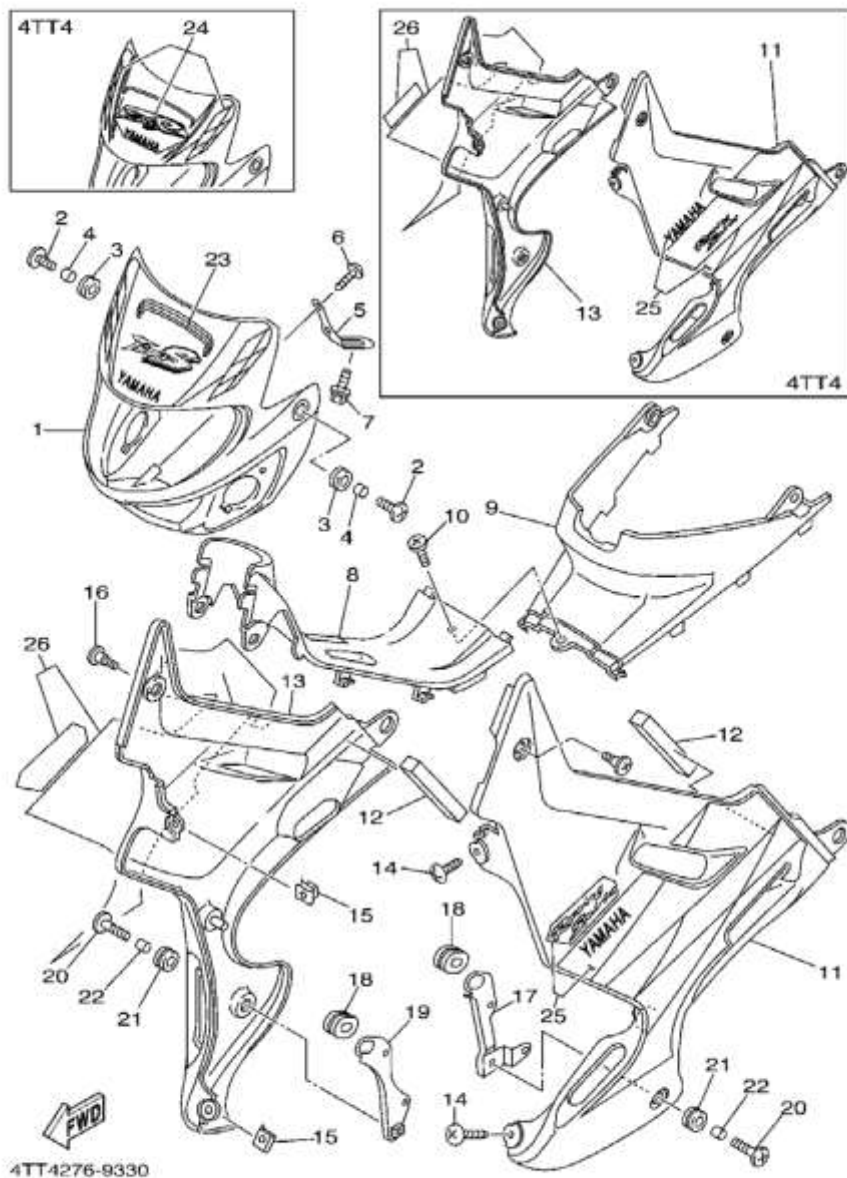

Gambar 33 COWLING 1

Nomor	Nomor Part	Nama Part	Keterangan
1	4TT-F8351-00-21	BODY, COWLING	1 VRC1
2	90150-06021	SCREW, ROUND HEAD	2
3	90480-13018	GROMMET	2
4	90387-067K6	COLLAR	2
5	4TT-F8336-00	PLATE	1
6	90167-05808	SCREW, TAPPING	1
7	9580M-06012	BOLT, FLANGE	1
8	4TT-F1731-00	COVER, SIDE 3	1
9	4TT-F1741-00	COVER, SIDE 4	1
10	90150-06021	SCREW, ROUND HEAD	1
11	4TT-F8385-00-21	COVER, LOWER	1 VRC1
12	4TT-F8371-00	DAMPER	2
13	4TT-F8395-00-21	COVER, UNDER	1 VRC1
14	9770L-50012	SCREW, TAPPING	2
15	90183-05807	NUT, SPRING	2
16	90154-06811	SCREW, BINDING	2
17	4TT-F8283-00	BRACKET, POUCH	1
18	90480-01868	GROMMET	2
19	4TT-F8284-00	BRACKET, UNDER	1
20	90150-06021	SCREW, ROUND HEAD	2
21	90480-13018	GROMMET	2
22	90387-067K6	COLLAR	2
23	4TT-F8391-C0	GRAPHIC 1	1 UR FOR VRC1
25	4TT-F8385-X0-21	COVER,LOWER GRAPHIC SET	1 UR FOR VRC1
26	4TT-F8395-X0-21	COVER,LOWER GRAPHIC SET	1 UR FOR VRC1