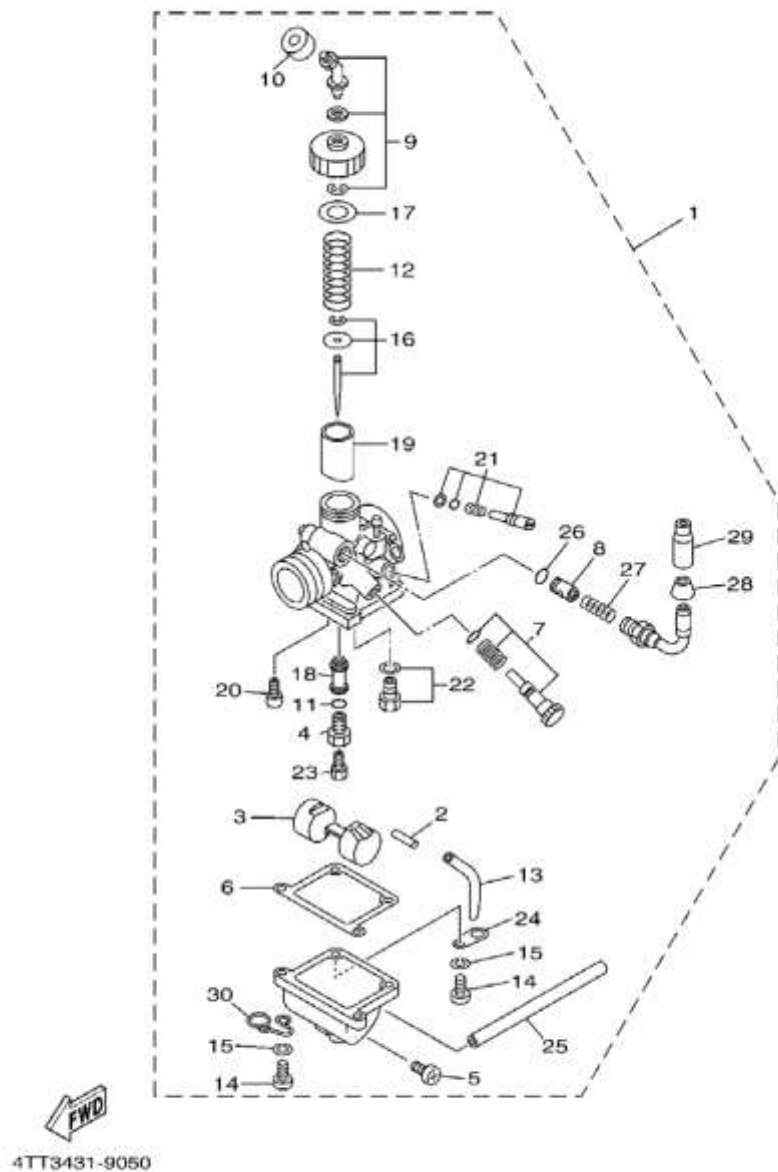

Gambar 05 CARBURETOR

Nomor	Nomor Part	Nama Part	Keterangan
1	4TT-E4101-10	CARBURETOR ASSY 1	1
2	127-14186-00	PIN, FLOAT	1
3	304-14185-00	FLOAT	1
4	2N4-14145-00	HOLDER	1
5	12R-14191-00	PLUG, DRAIN	1
6	304-14184-00	GASKET, FLOAT CHAMBER	1
7	4AC-14103-00	THROTTLE SCREW SET	1
8	3XV-14171-00	PLUNGER, STARTER	1
9	10X-14106-00	CABLE ADJUST SCREW SET	1
10	1M1-14169-00	CAP	1
11	214-14147-00	O-RING	1
12	4TL-14131-00	SPRING, THROTTLE VALVE	1
13	4AC-14197-00	PIPE	1
14	98507-04016	SCREW, PAN HEAD	4
15	92907-04100	WASHER, SPRING	4
16	4TT-1490J-10	NEEDLE SET	1
17	193-14126-00	GASKET	1
18	4TT-14141-38	NOZZLE, MAIN	1
19	304-14112-20	VALVE, THROTTLE 1	1
20	193-14142-17	JET, PILOT (#17.5)	1
21	3MB-14104-00	AIR SCREW SET	1
22	21W-14107-20	NEEDLE VALVE SET	1
23	137-14143-28	JET, MAIN (#140)	1
24	132-14146-00	PLATE	1
25	4TT-14196-00	PIPE	1
26	878-14147-00	O-RING	1
27	127-14135-00	SPRING, PLUNGER	1