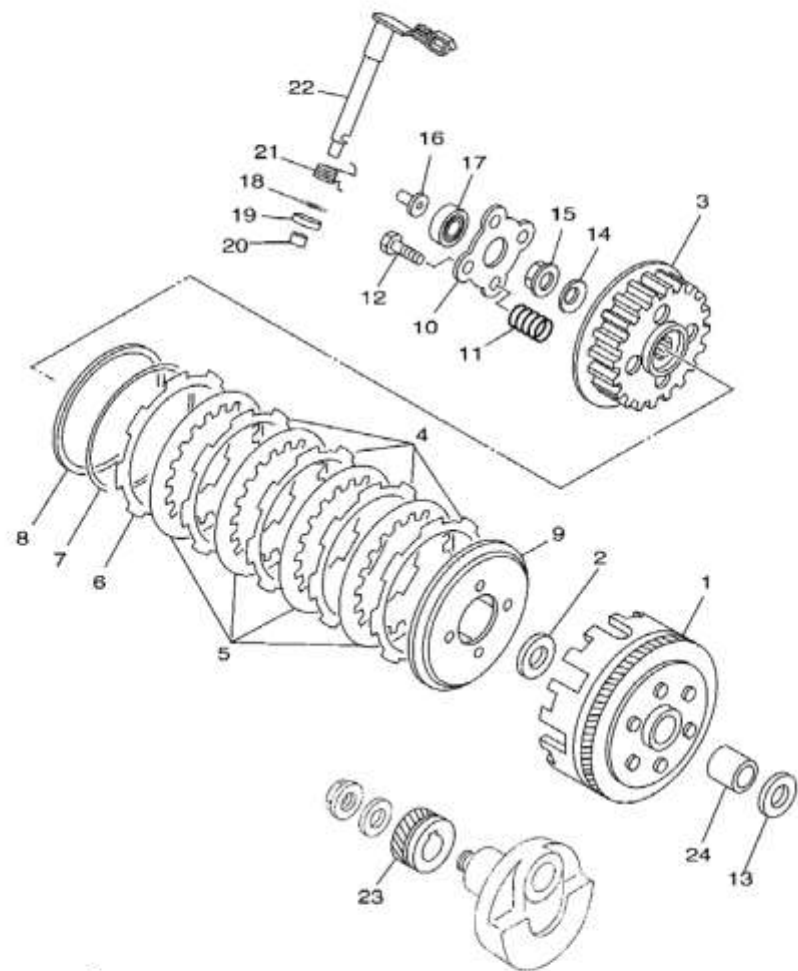

Gambar 10 CLUTCH

4TT1431-7100

Nomor	Nomor Part	Nama Part		Keterangan
1	4TT-E6150-00	PRIMARY DRIVEN GEAR COMP.	1	
2	90201-178K8	WASHER, PLATE	1	
3	4TT-E6371-00	BOSS, CLUTCH	1	
4	4TT-E6321-00	PLATE, FRICTION	4	
5	4TT-E6324-00	PLATE, CLUTCH 1	4	
6	4TT-E6331-00	PLATE, FRICTION 2	1	
7	4TT-E6383-00	SPRING, CLUTCH BOSS	1	
8	4TT-E6384-00	PLATE, SEAT	1	
9	4TT-E6351-00	PLATE, PRESSURE 1	1	
10	4TT-E6352-00	PLATE, PRESSURE 2	1	
11	90501-24858	SPRING, COMPRESSION	4	
12	90101-06871	BOLT	4	
13	90201-178K8	WASHER, PLATE	1	
14	90208-12015	WASHER, CONICAL SPRING	1	
15	90179-12659	NUT	1	
16	4TT-16356-00	ROD, PUSH 1	1	
17	93306-00106	BEARING	1	
18	90201-12163	WASHER, PLATE	1	
19	93102-12224	OIL SEAL	1	
20	93315-10838	BEARING	1	
21	90508-143A4	SPRING, TORSION	1	
22	4TT-E6380-00	PUSH LEVER ASSY	1	
23	4FU-16111-00	GEAR, PRIMARY DRIVE	1	
24	90387-178N4	COLLAR	1