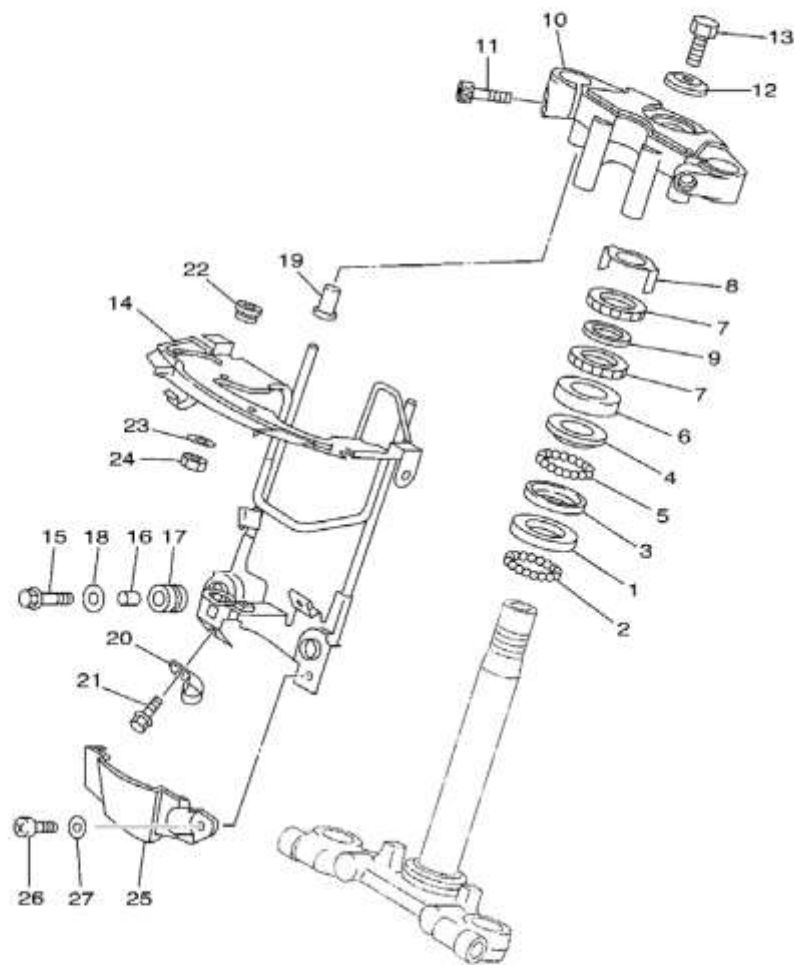

Gambar 19 STEERING

Nomor	Nomor Part	Nama Part		Keterangan
1	156-23412-00	RACE, BALL 2	1	
2	93501-04011	BALL	19	
3	22F-23412-01	RACE, BALL 2	1	
4	22F-23411-01	RACE, BALL 1	1	
5	93503-16003	BALL	22	
6	2JH-F3416-00	COVER, BALL RACE 2	1	
7	90179-25033	NUT	2	
8	4AC-F3418-00	WASHER, SPECIAL	1	
9	90202-26142	WASHER, PLATE	1	
10	4TT-F3435-00-7B	CROWN, HANDLE	1	BIB2
11	91317-08030	BOLT	2	
12	90209-10020	WASHER	1	
13	90106-10805	BOLT	1	
14	4TT-F331A-00	STAY	1	
15	9580M-06020	BOLT, FLANGE	2	
16	90387-07674	COLLAR	2	
17	90480-14869	GROMMET	2	
18	90201-06380	WASHER, PLATE	2	
19	4TT-F317J-00	DAMPER 1	2	
20	4AC-F5887-00	HOLDER, BRAKE HOSE	1	
21	9580M-06012	BOLT, FLANGE	1	
22	4TT-H3523-00	DAMPER	3	
23	2XF-H3524-V0	WASHER, SPECIAL	3	
24	9530L-05600	NUT	3	
25	4TT-F3391-00	PANEL, FRONT	1	
26	9850M-06012	SCREW, PAN HEAD	1	
27	90201-06050	WASHER, PLATE	1