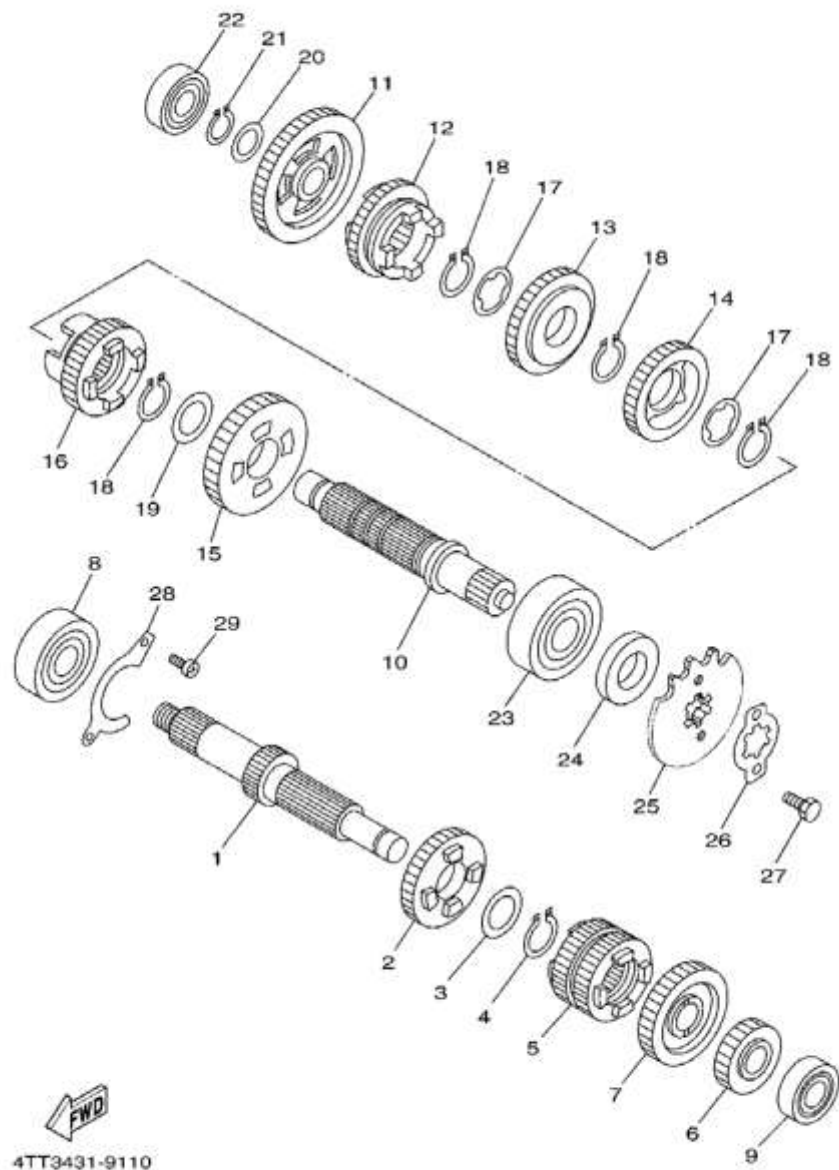

Gambar 11 TRANSMISSION

Nomor	Nomor Part	Nama Part		Keterangan
1	4TT-E7411-00	AXLE, MAIN	1	
2	4MA-E7151-00	GEAR, 5TH PINION (23T)	1	
3	90201-20266	WASHER, PLATE (T=1.0)	1	
4	93410-20038	CIRCLIP	1	
5	4MA-E7131-00	GEAR, 3RD/4TH PINION (19/21T)	1	
6	4MA-E7121-00	GEAR, 2ND PINION (16T)	1	
7	4XC-E7161-00	GEAR, 6TH PINION (24T)	1	
8	93306-30304	BEARING (B6303Z)	1	
9	93306-20201	BEARING (B6202)	1	
10	4TT-E7421-00	AXLE, DRIVE	1	
11	4MA-E7211-00	GEAR, 1ST WHEEL (34T)	1	
12	4MA-E7251-00	GEAR, 5TH WHEEL (23T)	1	
13	4MA-E7231-10	GEAR, 3RD WHEEL (26T)	1	
14	4MA-E7241-00	GEAR, 4TH WHEEL (24T)	1	
15	4MA-E7221-01	GEAR, 2ND WHEEL (29T)	1	
16	4TT-E7261-00	GEAR, 6TH WHEEL (21T)	1	
17	90209-18135	WASHER	2	
18	93410-22820	CIRCLIP	4	
19	90201-22555	WASHER, PLATE	1	
20	90201-15700	WASHER, PLATE	1	
21	99009-15400	CIRCLIP	1	
22	93306-20201	BEARING (B6202)	1	
23	93306-30401	BEARING (B6304)	1	
24	93102-20874	OIL SEAL	1	
25	10V-E7461-40	SPROCKET, DRIVE (14T)	1	
26	3KC-E7456-00	HOLDER, SPROCKET	1	
27	97027-06010	BOLT	2