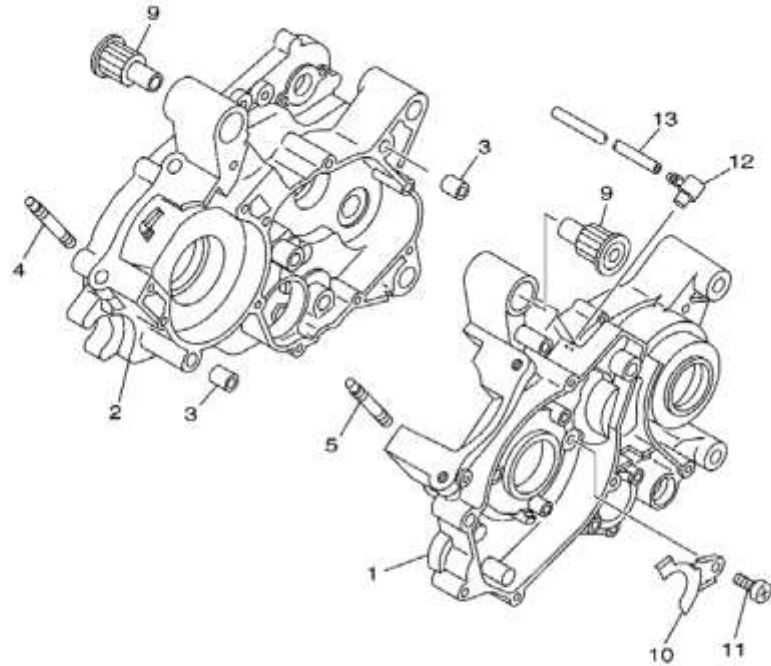

Gambar 07 CRANKCASE

Nomor	Nomor Part	Nama Part		Keterangan
1	4TT-E5111-00	CRANKCASE 1	1	
2	4TT-E5121-00	CRANKCASE 2	1	
3	99530-10114	PIN, DOWEL	2	
4	90116-08388	BOLT, STUD	2	
5	90116-08318	BOLT, STUD	2	
6	9850M-06035	SCREW, PAN HEAD	3	
7	9850M-06060	SCREW, PAN HEAD	5	
8	9850L-06070	SCREW, PAN HEAD	5	
9	4TT-E5316-00	DAMPER, ENGINE MOUNT 1	2	
10	4NP-E5118-00	HOLDER	1	
11	9850M-08010	SCREW, PAN HEAD	1	
12	3KC-E5371-00	BREATHER	1	
13	90446-07228	HOSE	1