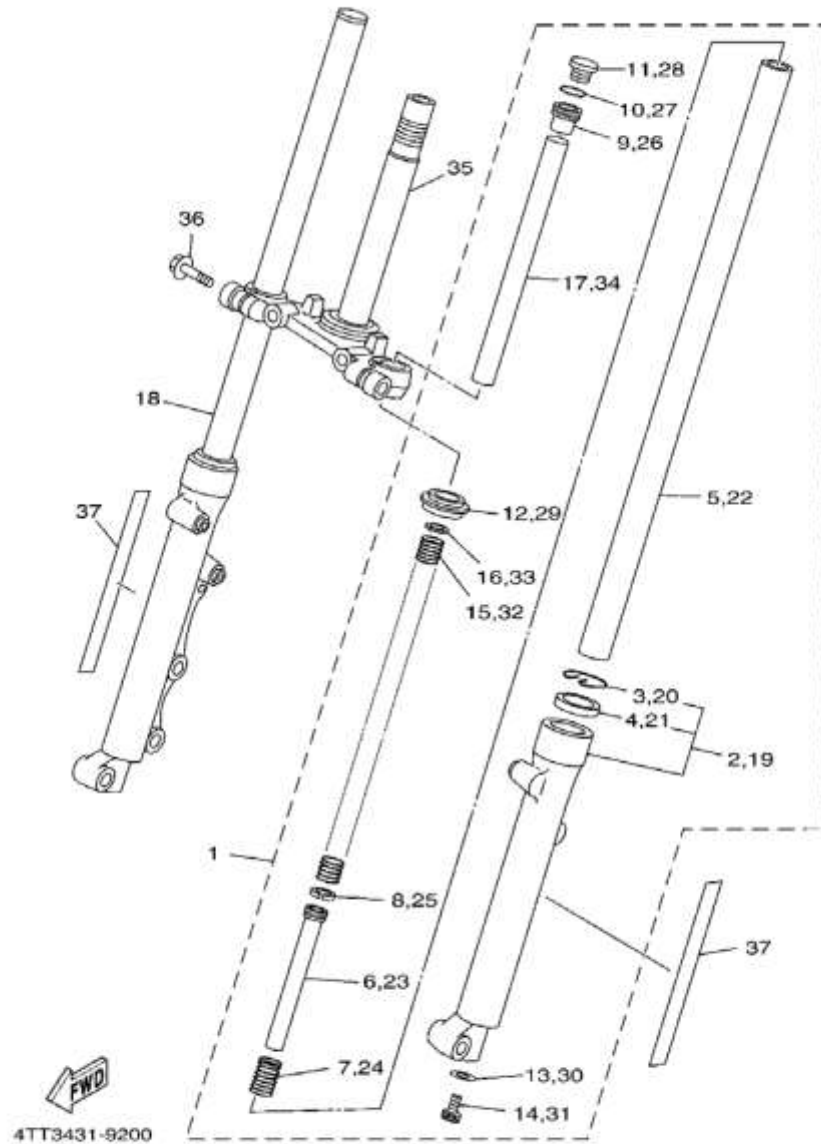

Gambar 20 FRONT FORK

Nomor	Nomor Part	Nama Part		Keterangan
1	4TT-F3102-00	FRONT FORK ASSY (L.H)	1	
2	4TT-F3126-00	TUBE, OUTER (LEFT)	1	
3	1T8-F3156-00	CLIP, OIL SEAL	1	
4	4XC-F3145-00	OIL SEAL	1	
5	4TT-F3110-00	INNER TUBE COMP.1	1	
6	4TT-F3170-00	CYLINDER COMP., FRONT FORK	1	
7	2JG-F3152-00	SPRING, SUB	1	
8	2JG-F3157-00	RING, PISTON	1	
9	2XF-F3111-00	BOLT, CAP	1	
10	276-F3114-00	GASKET	1	
11	2XF-F3168-00	CAP, FRONT FORK	1	
12	4XC-F3144-00	SEAL, DUST	1	
13	509-F3158-L0	GASKET	1	
14	278-F3181-50	BOLT, HEXAGON SOCKET HEAD	1	
15	4TT-F3141-00	SPRING, FRONT FORK	1	
16	290-F3149-00	WASHER, SPRING UPPER	1	
17	3PP-F3166-00	SPACER, OIL LOCK	1	
18	4TT-F3103-00	FRONT FORK ASSY (R.H)	1	
19	4TT-F3136-00	TUBE, OUTER (RIGHT)	1	
20	1T8-F3156-00	CLIP, OIL SEAL	1	
21	4XC-F3145-00	OIL SEAL	1	
22	4TT-F3110-00	INNER TUBE COMP.1	1	
23	4TT-F3170-00	CYLINDER COMP., FRONT FORK	1	
24	2JG-F3152-00	SPRING, SUB	1	
25	2JG-F3157-00	RING, PISTON	1	
26	2XF-F3111-00	BOLT, CAP	1	
27	276-F3114-00	GASKET	1