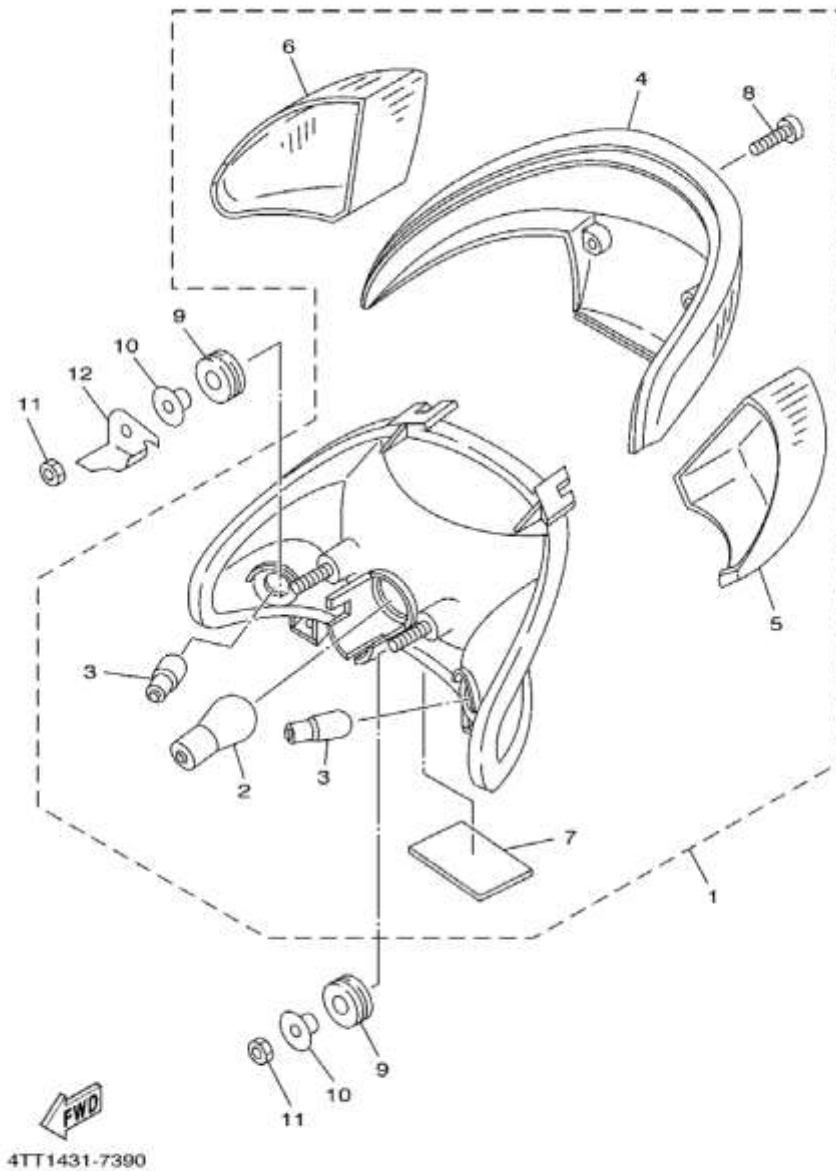

Gambar 33 COWLING 1

Nomor	Nomor Part	Nama Part	Keterangan
1	4TT-F8351-00-21	BODY, COWLING	1 VRC1
2	90150-06021	SCREW, ROUND HEAD	2
3	90480-13018	GROMMET	2
4	90387-067K6	COLLAR	2
5	4TT-F8336-00	PLATE	1
6	90167-05808	SCREW, TAPPING	1
7	9580M-06012	BOLT, FLANGE	1
8	4TT-F1731-00	COVER, SIDE 3	1
9	4TT-F1741-00	COVER, SIDE 4	1
10	90150-06021	SCREW, ROUND HEAD	1
11	4TT-F8385-00-21	COVER, LOWER	1 VRC1
12	4TT-F8371-00	DAMPER	2
13	4TT-F8395-00-21	COVER, UNDER	1 VRC1
14	9770L-50012	SCREW, TAPPING	2
15	90183-05807	NUT, SPRING	2
16	90154-06811	SCREW, BINDING	2
17	4TT-F8283-00	BRACKET, POUCH	1
18	90480-01868	GROMMET	2
19	4TT-F8284-00	BRACKET, UNDER	1
20	90150-06021	SCREW, ROUND HEAD	2
21	90480-13018	GROMMET	2
22	90387-067K6	COLLAR	2
23	4TT-F8391-C0	GRAPHIC 1	1 UR FOR VRC1
25	4TT-F8385-X0-21	COVER,LOWER GRAPHIC SET	1 UR FOR VRC1
26	4TT-F8395-X0-21	COVER,LOWER GRAPHIC SET	1 UR FOR VRC1

Gambar 35 FLASHER LIGHT

Nomor	Nomor Part	Nama Part		Keterangan
1	4TT-H3310-00	FRONT FLASHER LIGHT ASSY 1	1	
2	4AC-H3311-00	BULB, FLASHER (12V-10W)	1	
3	4TT-H3312-00	LENS, FLASHER	1	
4	97701-30112	SCREW, TAPPING	1	
5	4TT-H3320-00	FRONT FLASHER LIGHT ASSY 2	1	
6	4AC-H3311-00	BULB, FLASHER (12V-10W)	1	
7	4TT-H3322-00	LENS, FLASHER 2	1	
8	97701-30112	SCREW, TAPPING	1	
9	90167-05808	SCREW, TAPPING	2	
10	90464-08828	CLAMP	2	

Gambar 38 TAILLIGHT

Nomor	Nomor Part	Nama Part		Keterangan
1	4TT-H4700-00	TAILLIGHT ASSY	1	
2	4AC-H4714-00	BULB (12V-21/5W)	1	
3	4AC-H3311-00	BULB, FLASHER (12V-10W)	2	
4	4TT-H4721-00	LENS, TAILLIGHT	1	
5	4TT-H3332-00	LENS, FLASHER	1	
6	4TT-H3342-00	LENS, FLASHER 2	1	
7	4TT-H4743-00	LENS, LICENCE LIGHT	1	
8	97702-40116	SCREW, TAPPING	2	
9	90480-18276	GROMMET	2	
10	90387-068N5	COLLAR	2	
11	9530L-06600	NUT	2	
12	4TT-H454J-00	CLAMP, CORD	1	