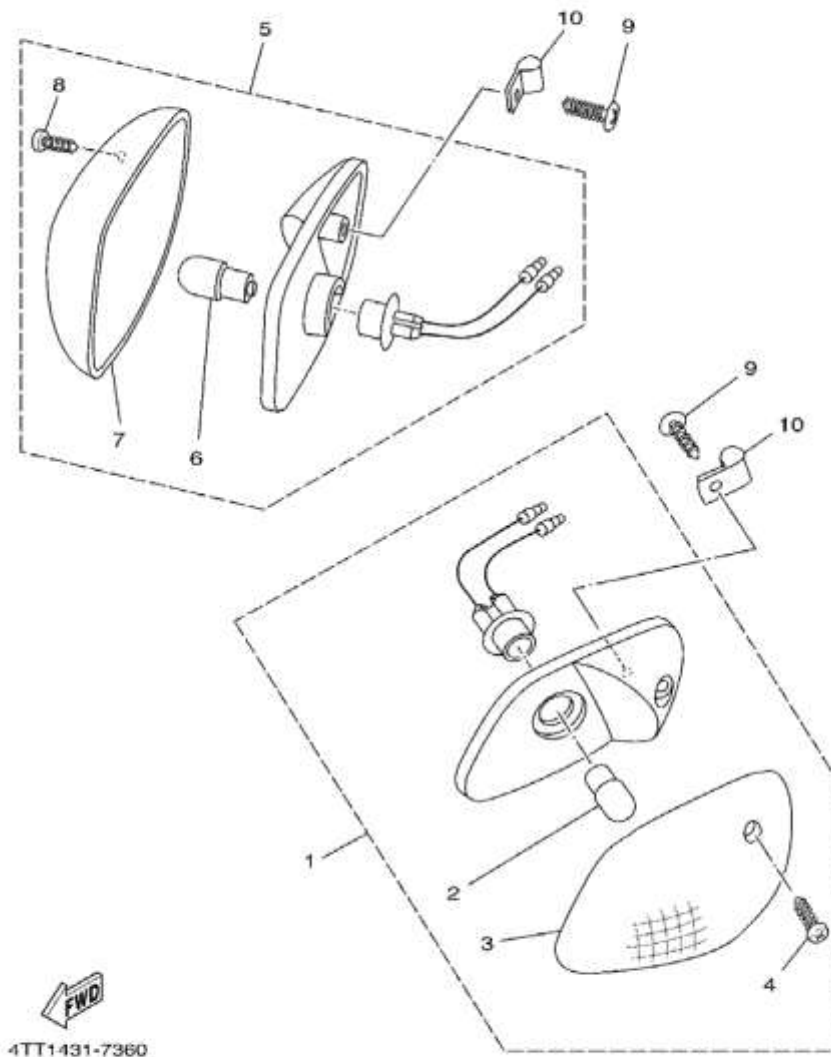

Gambar 35 FLASHER LIGHT

Nomor	Nomor Part	Nama Part		Keterangan
1	4TT-H3310-00	FRONT FLASHER LIGHT ASSY 1	1	
2	4AC-H3311-00	BULB, FLASHER (12V-10W)	1	
3	4TT-H3312-00	LENS, FLASHER	1	
4	97701-30112	SCREW, TAPPING	1	
5	4TT-H3320-00	FRONT FLASHER LIGHT ASSY 2	1	
6	4AC-H3311-00	BULB, FLASHER (12V-10W)	1	
7	4TT-H3322-00	LENS, FLASHER 2	1	
8	97701-30112	SCREW, TAPPING	1	
9	90167-05808	SCREW, TAPPING	2	
10	90464-08828	CLAMP	2