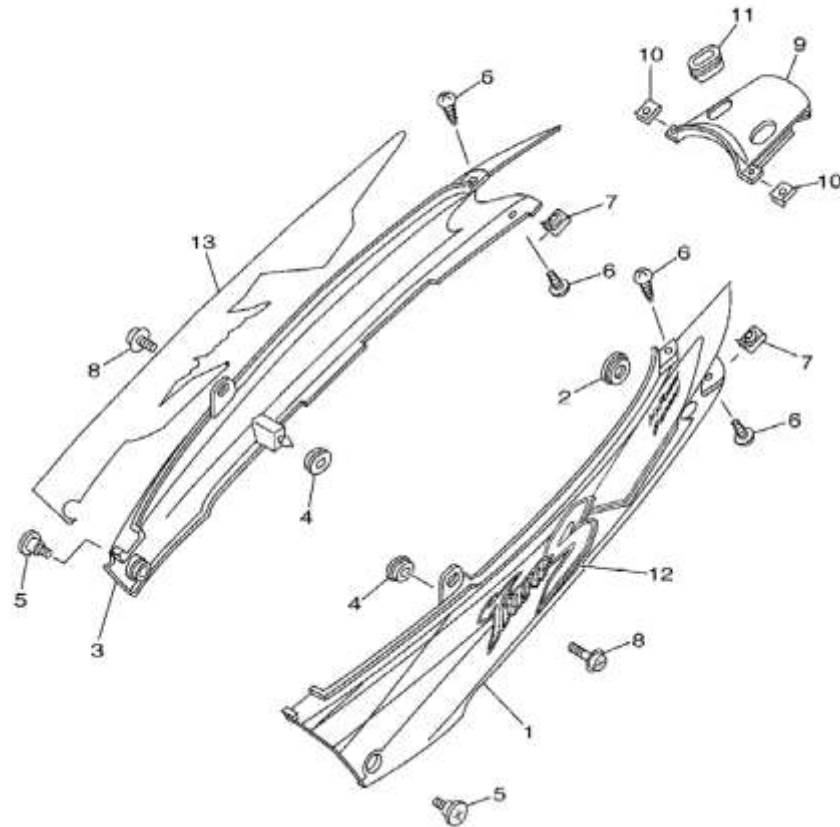

Gambar 16 SIDE COVER

4TT4276-9160

Nomor	Nomor Part	Nama Part	Keterangan
1	4TT-F1711-00-33	COVER, SIDE 1	1 YB FOR VRC1/DPBMC
2	90480-23858	GROMMET	1
3	4TT-F1721-00-33	COVER, SIDE 2	1 YB FOR VRC1/DPBMC
4	90480-01868	GROMMET	2
5	90154-06024	SCREW, BINDING	2
6	9770L-50012	SCREW, TAPPING	4
7	90183-05807	NUT, SPRING	2
8	90159-06815	SCREW, WITH WASHER	2
9	4TT-F171E-00-33	COVER, SIDE 5	1 YB FOR VRC1/DPBMC
10	90183-05807	NUT, SPRING	2
11	4TT-F4742-00	GROMMET	2
12	4TT-F173E-C0	GRAPHIC 1	1 UR FOR VRC1
13	4TT-F173F-C0	GRAPHIC 2	1 UR FOR VRC1