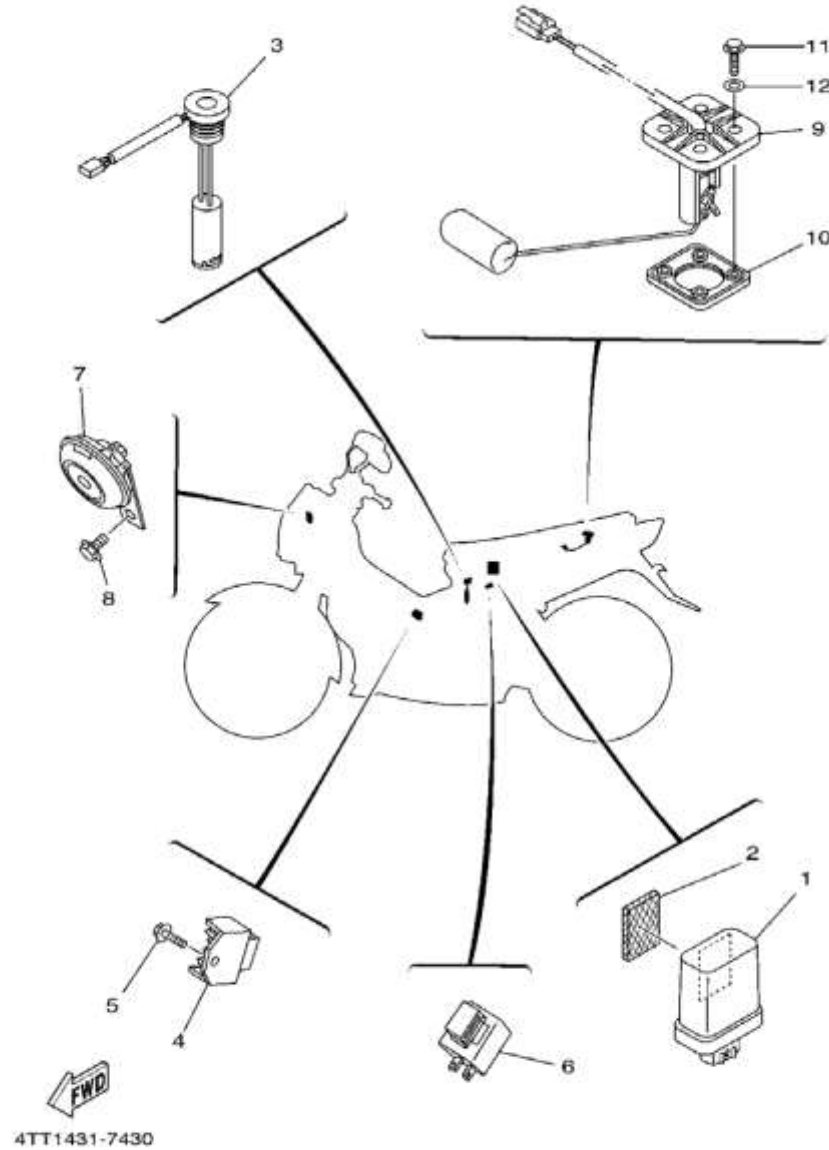

Gambar 41 ELECTRICAL 2

Nomor	Nomor Part	Nama Part		Keterangan
1	4TT-H5540-10	C.D.I. UNIT ASSY	1	
2	56H-F139X-00	DAMPER	1	
3	4TT-H5720-00	OIL LEVEL GAUGE ASSY	1	
4	4LY-H1960-00	RECTIFIER & REGULATOR ASSY	1	
5	9580L-06016	BOLT, FLANGE	1	
6	29G-83350-20	FLASHER RELAY ASSY	1	
7	4TT-H3371-00	HORN	1	
8	9580L-06012	BOLT, FLANGE	1	
9	4TT-85752-00	SENDER UNIT ASSY, FUEL METER	1	
10	4YS-H5753-00	GASKET, SENDER UNIT	1	
11	90109-05865	BOLT	4	
12	9290L-08600	WASHER	4