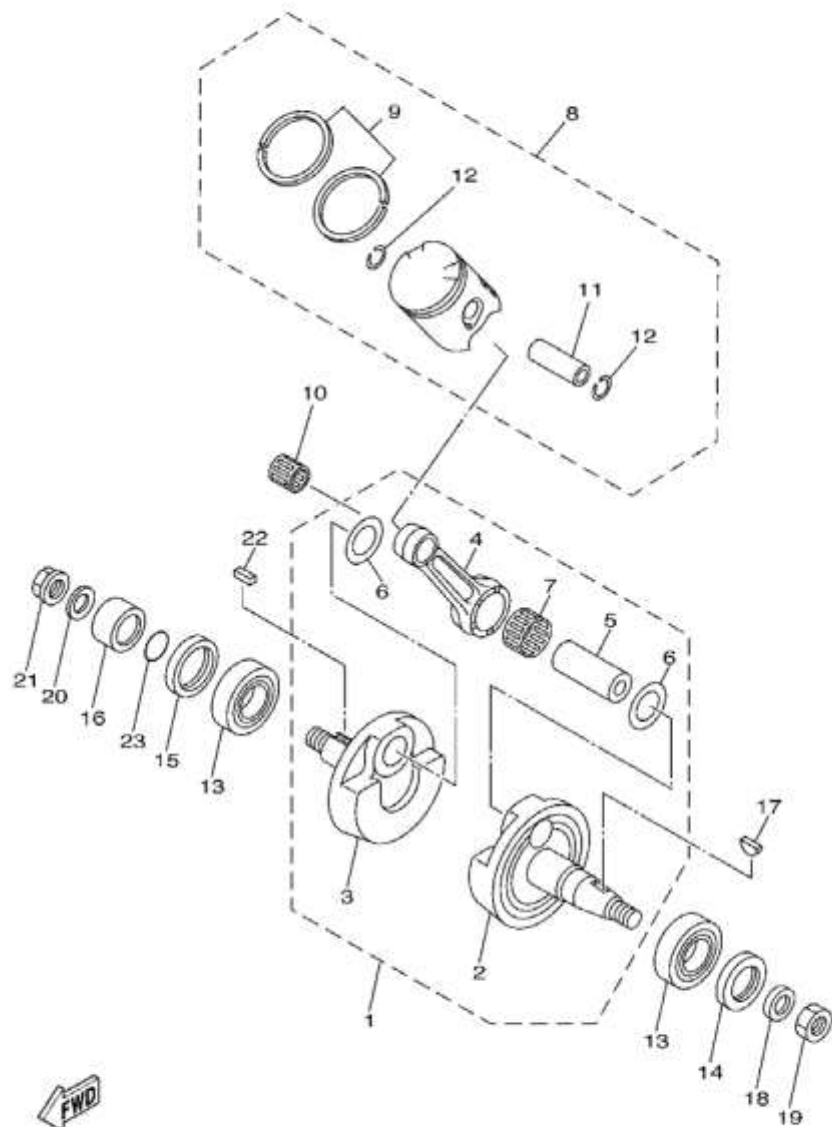

Gambar 02 CRANKSHAFT & PISTON

4TT14276-9020

Nomor	Nomor Part	Nama Part		Keterangan
1	4TT-E1400-00	CRANKSHAFT ASSY	1	
2	4TT-E1412-00	CRANK 1	1	
3	4TT-E1422-00	CRANK 2	1	
4	4X8-11651-00	ROD, CONNECTING	1	
5	3KC-E1681-00	PIN, CRANK 1	1	
6	90209-22071	WASHER	2	
7	93310-422L0	BEARING	1	
8	4AC-E1630-00	PISTON ASSY (STD)	1	
	4AC-E1630-10	PISTON ASSY (0.25MM O/S)	1	AP
	4AC-E1630-20	PISTON ASSY (0.50MM O/S)	1	AP
9	4AC-E1610-00	PISTON RING SET (STD)	1	
	4AC-E1610-10	PISTON RING SET (0.25MM O/S)	1	AP
	4AC-E1610-20	PISTON RING SET (0.50MM O/S)	1	AP
10	93310-214C3	BEARING	1	
11	3SB-E1633-00	PIN, PISTON	1	
12	93450-15090	CIRCLIP	2	
13	93306-20594	BEARING	2	
14	93102-25807	OIL SEAL	1	
15	93103-32099	OIL SEAL	1	
16	90387-208N8	COLLAR	1	
17	90280-03017	KEY, WOODRUFF	1	
18	90201-12593	WASHER, PLATE	1	
19	90170-12368	NUT	1	
20	90208-12015	WASHER, CONICAL SPRING	1	
21	90179-12659	NUT	1	
22	90282-05005	KEY, STRAIGHT	1	
23	93210-18023	O-RING	1