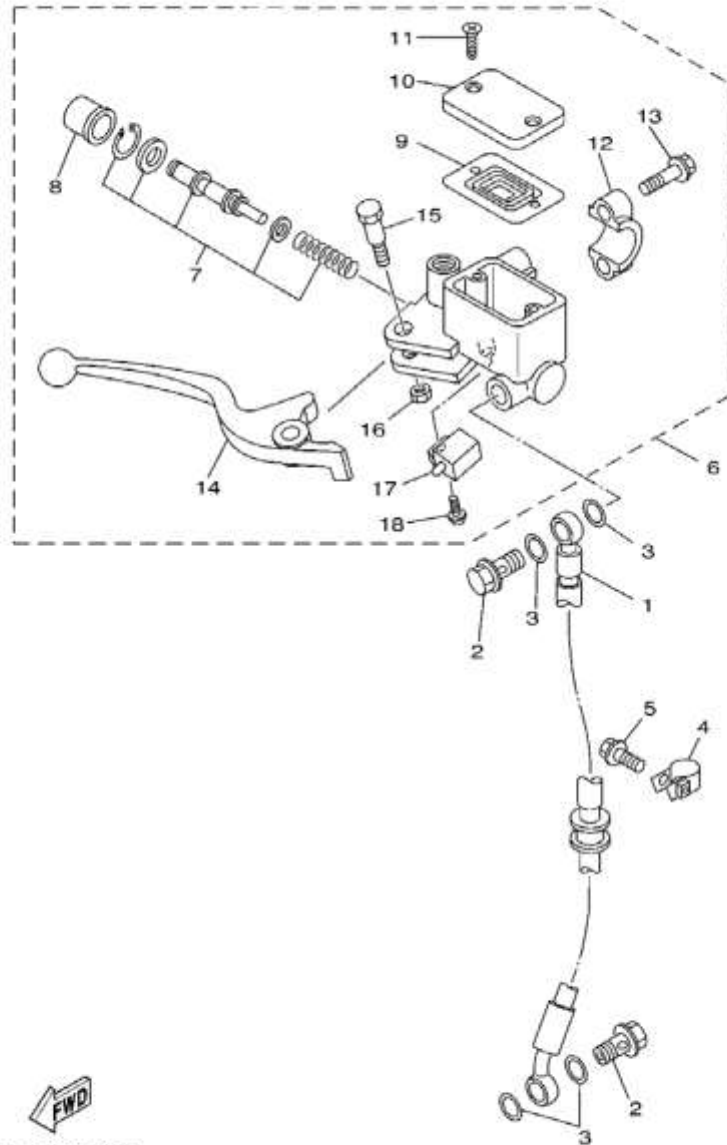

Gambar 30 FRONT MASTER CYLINDER

4TT1431-7300

Nomor	Nomor Part	Nama Part		Keterangan
1	4TT-F5872-00	HOSE, BRAKE 1	1	
2	90401-10810	BOLT, UNION	2	
3	90201-10118	WASHER, PLATE	4	
4	2JK-F5876-01	HOLDER, BRAKE HOSE 2	1	
5	9502M-06025	BOLT, FLANGE	1	
6	4TT-F583T-00	MASTER CYLINDER ASSY	1	
7	4TT-W0041-00	CYLINDER KIT, MASTER	1	
8	5G2-F5868-00	BOOT, MASTER CYLINDER	1	
9	4TT-F5854-00	DIAPHRAGM, RESERVOIR	1	
10	4TT-F5852-00	CAP, RESERVOIR	1	
11	9870M-04012	SCREW, FLAT HEAD	2	
12	56A-F5867-00	BRACKET, MASTER CYLINDER	1	
13	9502M-06025	BOLT, FLANGE	2	
14	4TT-H3922-00	LEVER 2	1	
15	90109-06577	BOLT	1	
16	9560M-06100	NUT, U	1	
17	3FV-83980-00	FRONT STOP SWITCH ASSY	1	
18	9760L-04212	SCREW, PAN HEAD WITH WASHER	1