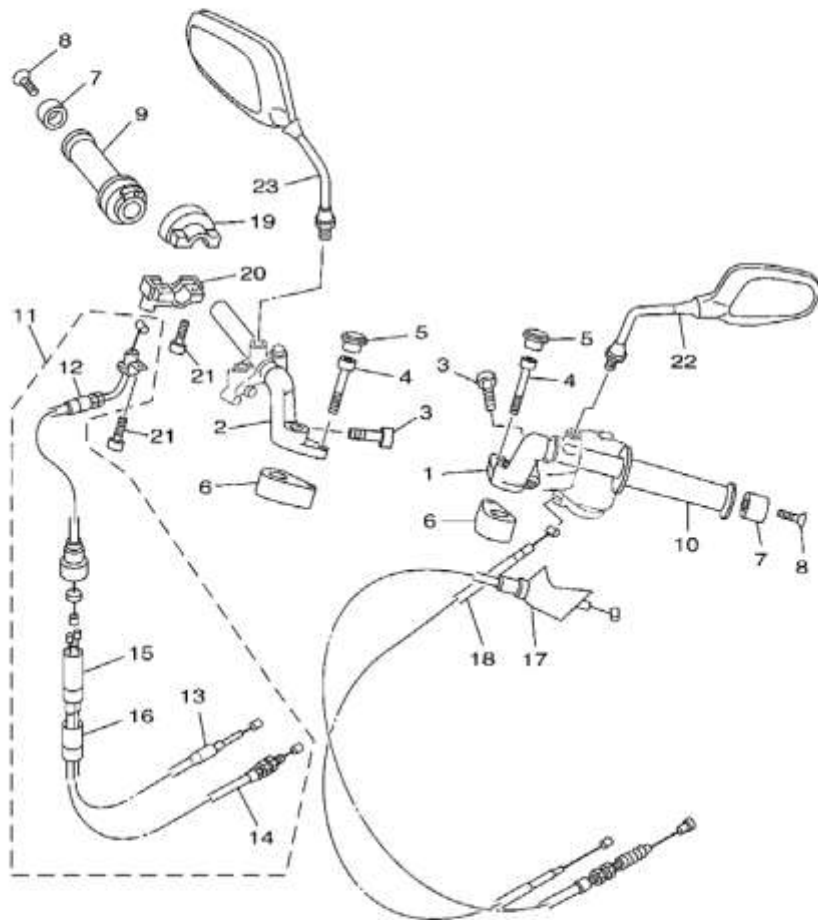

Gambar 29 STEERING HANDLE & CABLE

4TT4276-9290

Nomor	Nomor Part	Nama Part	Keterangan
1	4TT-F6121-00-7B	HANDLEBAR (LEFT)	1 BIB2
2	4TT-F6122-00-7B	HANDLEBAR (RIGHT)	1 BIB2
3	9131M-08025	BOLT	2
4	9131L-06040	BOLT	2
5	2JK-F3469-00	CAP, BOLT	2
6	4TT-F6114-10-7B	STOPPER, HANDLE BAR	2 BIB2
7	2XF-F6246-00	END, GRIP	2
8	9870M-06030	SCREW, FLAT HEAD	2
9	4MA-F6240-00	GRIP ASSY	1
10	4TT-F6241-00	GRIP	1
11	4TT-F6260-10	CABLE ASSY, THROTTLE & PUMP	1
12	4TT-F6311-10	CABLE, THROTTLE 1	1
13	4TT-F6312-00	CABLE, THROTTLE 2	1
14	4TT-F6321-00	CABLE, PUMP	1
15	2A1-F6261-00	CONNECTOR, CABLE	1
16	55G-F6272-00	CAP	1
17	4TT-F6335-00	CABLE, CLUTCH	1
18	4TT-F6331-00	CABLE, STARTER 1	1
19	5R9-F6281-01	CAP, GRIP UPPER	1
20	5R9-F6282-00	CAP, GRIP LOWER	1
21	9850M-05016	SCREW, PAN HEAD	2
22	4AC-F6280-00	REAR VIEW MIRROR ASSY (LEFT)	1
23	4AC-F6290-00	REAR VIEW MIRROR ASSY (RIGHT)	1