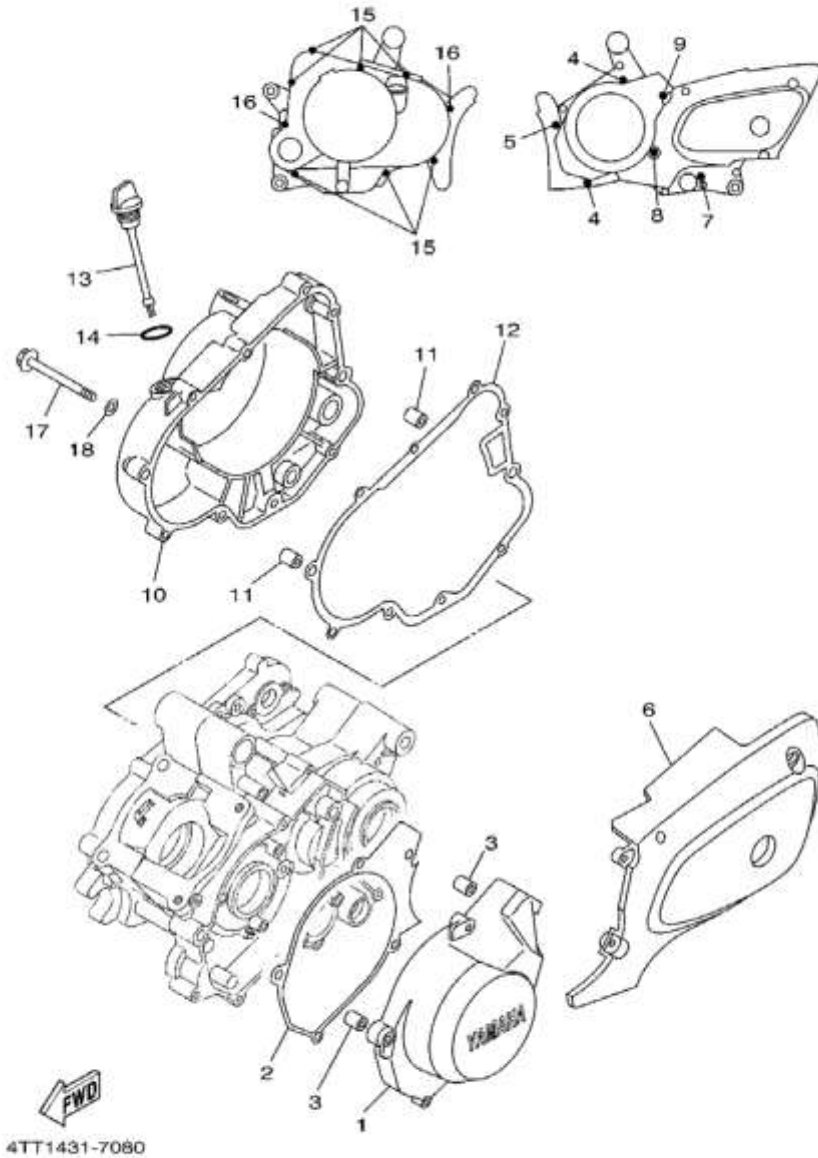

Gambar 08 CRANKCASE COVER 1

Nomor	Nomor Part	Nama Part		Keterangan
1	4TT-E5411-00	COVER, CRANKCASE 1	1	
2	4TT-E5451-00	GASKET, CRANKCASE COVER 1	1	
3	99530-10114	PIN, DOWEL	2	
4	9850M-06025	SCREW, PAN HEAD	2	
5	9850M-06035	SCREW, PAN HEAD	1	
6	4TT-E5431-00	COVER, CRANKCASE 3	1	
7	9850M-06020	SCREW, PAN HEAD	1	
8	9850M-06035	SCREW, PAN HEAD	1	
9	9850M-06045	SCREW, PAN HEAD	1	
10	4TT-E5421-00	COVER, CRANKCASE 2	1	
11	99530-10114	PIN, DOWEL	2	
12	4TT-E5461-00	GASKET, CRANKCASE COVER 2	1	
13	4TT-E5362-00	PLUG, OIL LEVEL	1	
14	93210-19809	O-RING	1	
15	9850M-06030	SCREW, PAN HEAD	7	
16	9850M-06040	SCREW, PAN HEAD	2	
17	95807-08080	BOLT, FLANGE	1	
18	90430-08119	GASKET	1