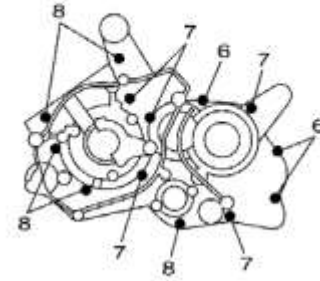

Gambar 07 CRANKCASE

Nomor	Nomor Part	Nama Part		Keterangan
1	4TT-E5111-00	CRANKCASE 1	1	
2	4TT-E5121-00	CRANKCASE 2	1	
3	99530-10114	PIN, DOWEL	2	
4	90116-08388	BOLT, STUD	2	
5	90116-08318	BOLT, STUD	2	
6	9850M-06035	SCREW, PAN HEAD	3	
7	9850M-06060	SCREW, PAN HEAD	5	
8	9850L-06070	SCREW, PAN HEAD	5	
9	4TT-E5316-00	DAMPER, ENGINE MOUNT 1	2	
10	4NP-E5118-00	HOLDER	1	
11	9850M-08010	SCREW, PAN HEAD	1	
12	3KC-E5371-00	BREATHER	1	
13	90446-07228	HOSE	1