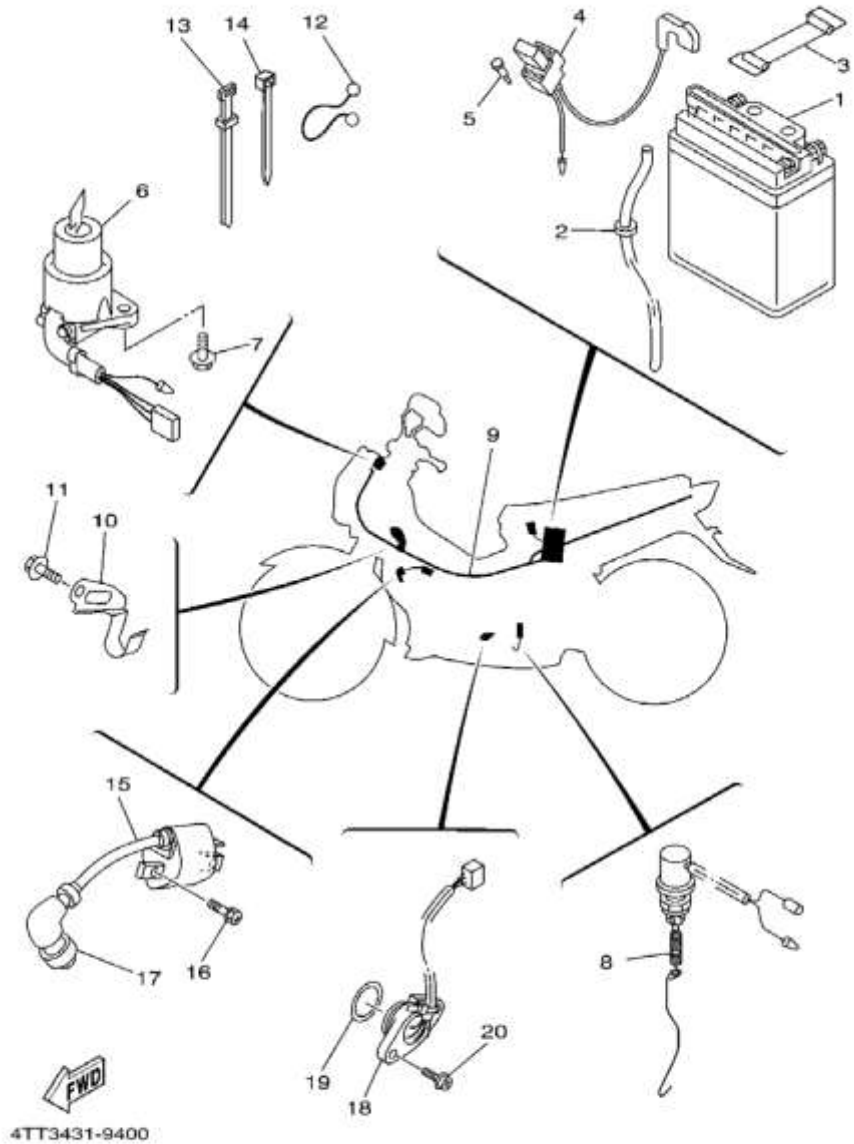

Gambar 38 TAILLIGHT

Nomor	Nomor Part	Nama Part		Keterangan
1	4TT-H4700-00	TAILLIGHT ASSY	1	
2	4AC-H4714-00	BULB (12V-21/5W)	1	
3	4AC-H3311-00	BULB, FLASHER (12V-10W)	2	
4	4TT-H4721-00	LENS, TAILLIGHT	1	
5	4TT-H3332-00	LENS, FLASHER	1	
6	4TT-H3342-00	LENS, FLASHER 2	1	
7	4TT-H4743-00	LENS, LICENCE LIGHT	1	
8	97702-40116	SCREW, TAPPING	2	
9	90480-18276	GROMMET	2	
10	90387-068N5	COLLAR	2	
11	9530L-06600	NUT	2	
12	4TT-H454J-00	CLAMP, CORD	1	

Gambar 39 HANDLE SWITCH & LEVER

Nomor	Nomor Part	Nama Part		Keterangan
1	4TT-H3972-00	SWITCH, HANDLE 4	1	
2	98506-05030	SCREW, PAN HEAD	1	
3	98506-05040	SCREW, PAN HEAD	1	
4	4TT-H2911-00	HOLDER, LEVER 1	1	
5	4TT-H3912-00	LEVER 1	1	
6	4AP-H3945-00	BOLT, LEVER	1	
7	9560L-06100	NUT, U	1	
8	4AP-H3913-00	COLLAR, LEVER 1	1	
9	9502M-06020	BOLT, FLANGE	1	
10	90123-08818	BOLT	1	
11	90179-08148	NUT	1	

4TT1431-7400

Gambar 40 ELECTRICAL 1

Nomor	Nomor Part	Nama Part		Keterangan
1	55G-H2110-10	BATTERY ASSY	1	
2	90445-08893	HOSE	1	
3	22X-H2131-00	BAND, BATTERY	1	
4	4TT-H2150-00	FUSE HOLDER ASSY	1	
5	4AP-H2151-00	FUSE (10A)	2	
6	4TT-H2501-00	MAIN SWITCH STEERING LOCK	1	
7	9580L-06016	BOLT, FLANGE	2	
8	4TT-H2530-00	STOP SWITCH ASSY	1	
9	4TT-H2590-10	WIRE HARNESS ASSY	1	
10	4TT-F1999-00	CLAMP, WIREHARNESS	1	
11	9580L-06012	BOLT, FLANGE	1	
12	90464-16801	CLAMP	1	
13	2A1-H3936-10	BAND, SWITCH CORD	2	
14	3PP-E2491-00	CLAMP 1	2	
15	4AC-H2310-00	IGNITION COIL ASSY	1	
16	90153-06047	SCREW, HEXAGON	2	
17	81E-82370-30	PLUG CAP ASSY	2	
18	4TT-H2540-10	NEUTRAL SWITCH ASSY	1	
19	93210-26668	O-RING	1	
20	9760N-05216	SCREW, PAN HEAD WITH WASHER	2	