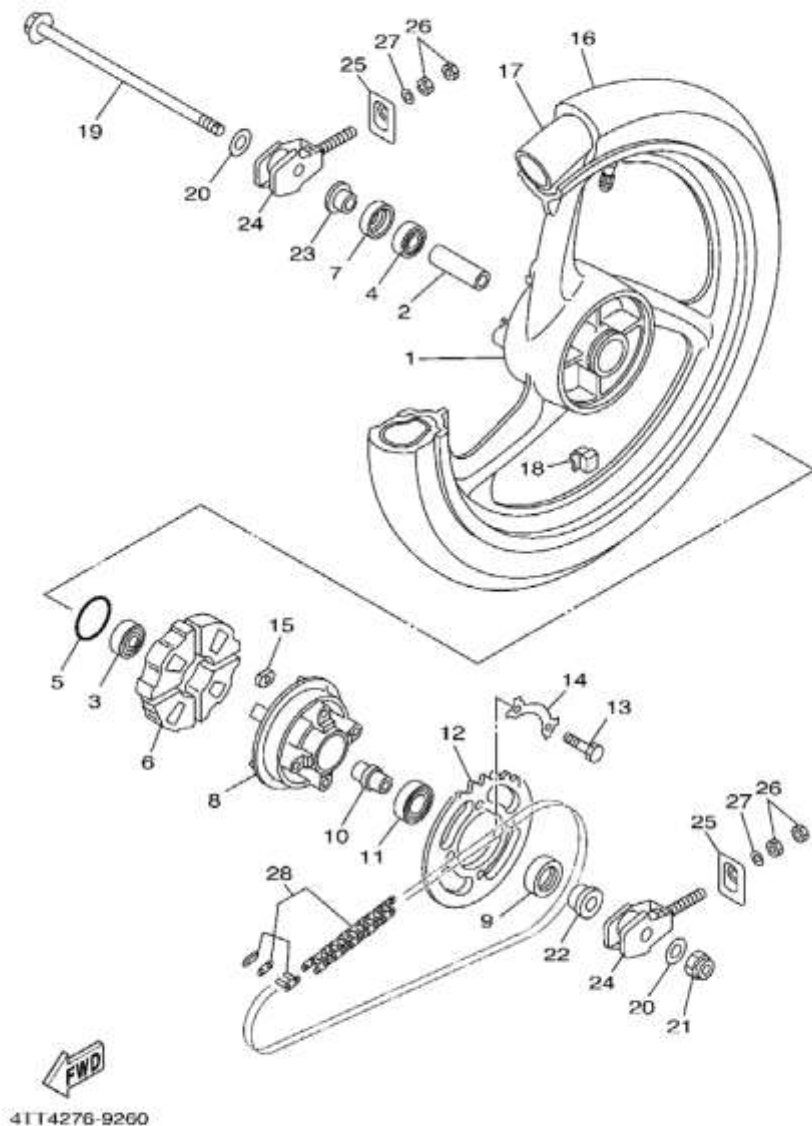

Gambar 22 SEAT

Nomor	Nomor Part	Nama Part		Keterangan
1	4TT-S4730-10	DOUBLE SEAT ASSY	1	
2	2JH-F4741-00	PAD, SEAT	2	
3	4TT-F4723-00	DAMPER, SEAT	4	
4	4TT-F4726-00	HINGE, SEAT	1	
5	90480-14872	GROMMET	3	
6	90201-06071	WASHER, PLATE	3	
7	9530L-06600	NUT	3	
8	90109-065E0	BOLT	1	
9	9570L-06500	NUT, FLANGE	1	
10	3YJ-W2470-01	SEAT LOCK ASSY	1	
11	9850L-06014	SCREW, PAN HEAD	1	
12	4TT-F4780-00	SEAT LOCK ASSY	1	
13	9580L-06012	BOLT, FLANGE	2	
14	4TT-F4773-00-WL	HANDLE, SEAT	1	
15	91317-08020	BOLT	2	
16	3SB-F3469-00	CAP, BOLT	2	

Gambar 23 FRONT WHEEL

Nomor	Nomor Part	Nama Part	Keterangan
1	4TT-F5168-00-UA	CAST WHEEL, FRONT	1 CWW
2	90560-10292	SPACER	1
3	93106-20001	OIL SEAL	1
4	93306-30003	BEARING (B6300Z)	2
5	94122-17800	TIRE (2.25-17 33L NR53)	1 INOUE
6	94222-17864	TUBE (2.25-17 TR4)	1 INOUE
7	1A1-25398-01	BALANCER, WHEEL (20G)	1 UN
	1A1-25399-00	BALANCER, WHEEL (10G)	1 UN
	2M0-25399-00	BALANCER, WHEEL (30G)	1 UN
8	90387-10277	COLLAR	1
9	3NA-F5181-00	AXLE, WHEEL	1
10	90185-10091	NUT, SELF-LOCKING	1
11	90201-101J1	WASHER, PLATE	1
12	3PP-25190-02	GEAR UNIT ASSY	1

Gambar 26 REAR WHEEL

Nomor	Nomor Part	Nama Part	Keterangan
1	4TT-F5338-00-UA	CAST WHEEL, REAR	1 CWW
2	90387-123A9	COLLAR	1
3	93306-30103	BEARING (B6301Z)	1
4	93306-30101	BEARING (B6301)	1
5	93210-41041	O-RING	1
6	5E7-F5364-00	DAMPER	4
7	93106-20033	OIL SEAL	1
8	3SB-F5366-00	CLUTCH, HUB	1
9	93106-26005	OIL SEAL	1
10	90387-128A5	COLLAR	1
11	93306-00406	BEARING (B6004Z)	1 NTN
12	4AC-F5438-10	SPROCKET, DRIVEN (38T)	1
13	90109-08864	BOLT	4
14	4TT-F5412-00	WASHER	2
15	90179-08888	NUT	4
16	94125-17800	TIRE (2.50-17 38L NR53)	1 INOUE
17	94222-17864	TUBE (2.25-17 TR4)	1 INOUE
18	1A1-25398-01	BALANCER, WHEEL (20G)	1 UN
	1A1-25399-00	BALANCER, WHEEL (10G)	1 UN
	2M0-25399-00	BALANCER, WHEEL (30G)	1 UN
19	4TT-F5381-00	AXLE, WHEEL	1
20	90201-128A4	WASHER, PLATE	2
21	90185-12046	NUT, SELF-LOCKING	1
22	90387-128D9	COLLAR	1
23	90387-123N2	COLLAR	1
24	4TT-F5388-00	PULLER, CHAIN 1	2
25	4TT-F2174-00	END 1	2