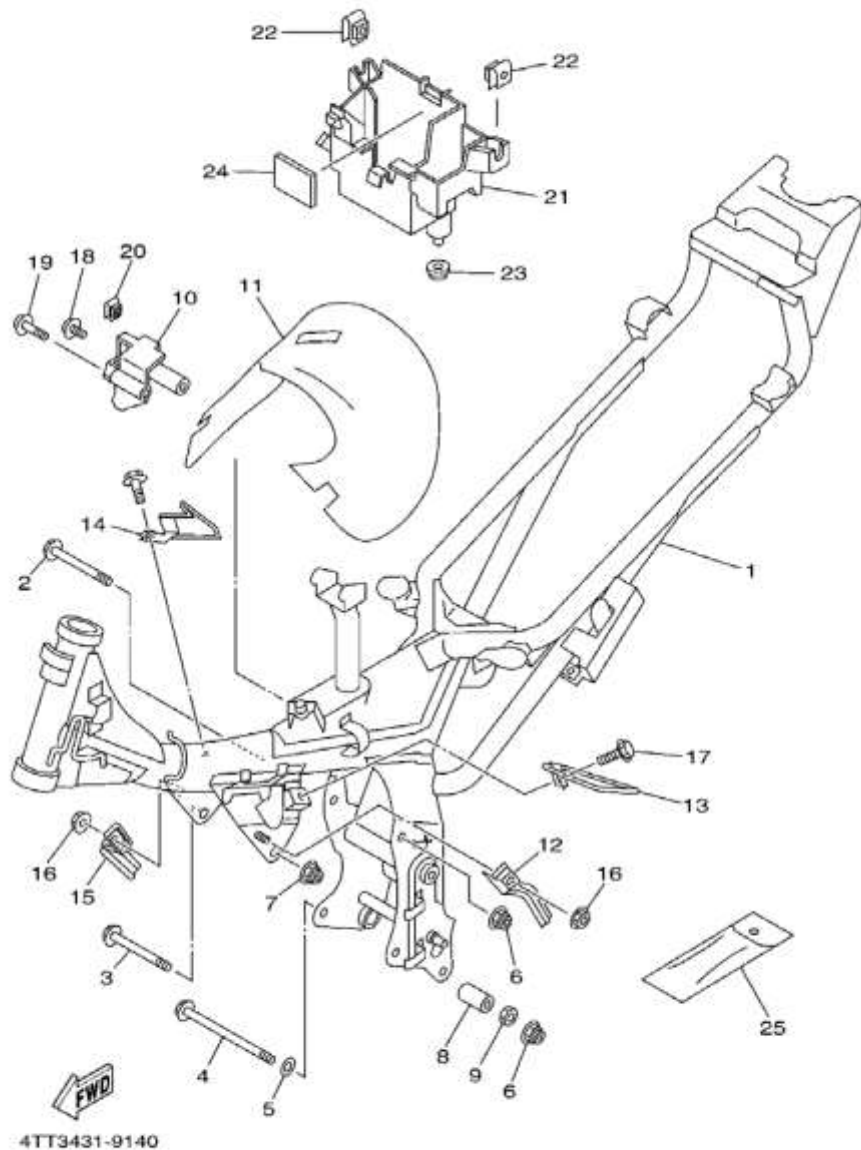

Gambar 14 FRAME

Nomor	Nomor Part	Nama Part	Keterangan
1	4TT-F1110-10-33	FRAME COMP.	1 YB
2	95817-10110	BOLT, FLANGE	1
3	95817-08110	BOLT, FLANGE	1
4	95817-10170	BOLT, FLANGE	1
5	90201-101J1	WASHER, PLATE	1
6	95607-10200	NUT, U FLANGE	2
7	95607-08200	NUT, SELF-LOCKING	1
8	4TT-F1116-00	COLLAR	1
9	90170-10852	NUT	1
10	4TT-F117F-00	COVER	1
11	4TT-F132H-00	PLATE, COVER	1
12	4TT-F114H-00	SUPPORT, SEAT	1
13	4TT-F1321-00	STAY, SIDE COVER 1	1
14	4TT-F1322-00	STAY, SIDE COVER 2	1
15	4TT-F114J-00	SUPPORT, SEAT	1
16	9570L-06500	NUT, FLANGE	2
17	95807-06010	BOLT, FLANGE	1
18	90159-06840	SCREW, WITH WASHER	1
19	9760L-06250	SCREW, PAN HEAD WITH WASHER	1
20	90183-06023	NUT, SPRING	1
21	4TT-F177G-00	BOX, BATTERY	1
22	90183-06023	NUT, SPRING	2
23	90480-13867	GROMMET	2
24	56H-F139X-00	DAMPER	1
25	4VK-F8100-00	TOOL KIT	1