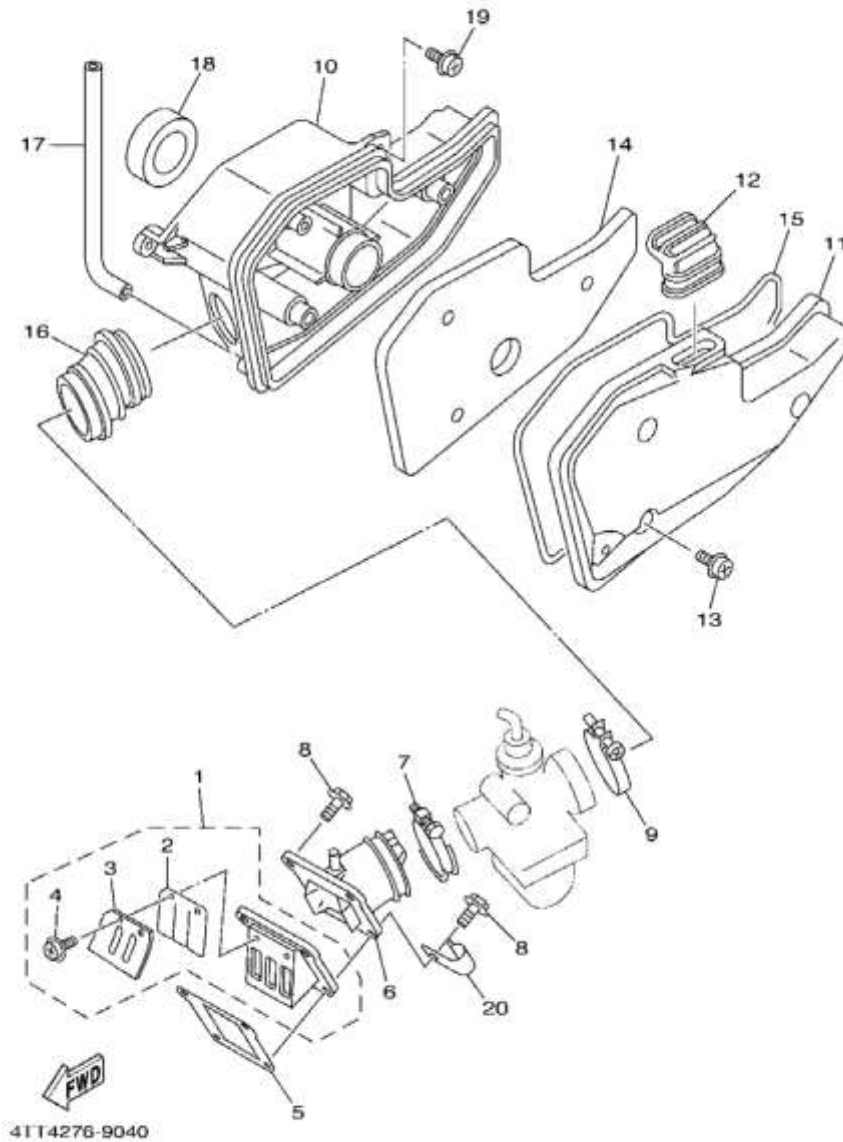

Gambar 04 INTAKE

Nomor	Nomor Part	Nama Part		Keterangan
1	4TT-E3610-00	REED VALVE ASSY	1	
2	4TT-E3613-00	REED, VALVE	1	
3	4TT-E3616-00	STOPPER, REED VALVE	1	
4	9760N-03108	SCREW, PAN HEAD WITH WASHER	2	
5	4TT-E3621-00	GASKET, VALVE SEAT	1	
6	4TT-E3565-00	JOINT, CARBURETOR	1	
7	90450-44046	HOSE CLAMP ASSY	1	
8	9580M-06020	BOLT, FLANGE	4	
9	90460-49058	CLAMP, HOSE	1	
10	4TT-E4411-00	CASE, AIR CLEANER 1	1	
11	4TT-E4412-10	CAP, CLEANER CASE 1	1	
12	4TT-E4437-10	DUCT	1	
13	97607-06230	SCREW,WITH WASHER	3	
14	4TT-E4451-00	ELEMENT, AIR CLEANER	1	
15	4TT-E4476-00	SEAL	1	
16	4TT-E4453-00	JOINT, AIR CLEANER 1	1	
17	4TT-E443E-00	PIPE, DRAIN	1	
18	4TT-E4457-00	SEAL	1	
19	97607-06216	SCREW,WITH WASHER	2	
20	90465-08028	CLAMP	1