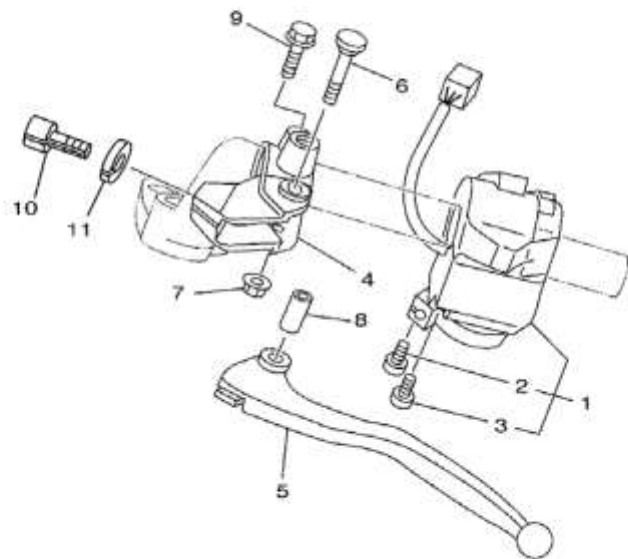

Gambar 39 HANDLE SWITCH & LEVER

Nomor	Nomor Part	Nama Part		Keterangan
1	4TT-H3972-00	SWITCH, HANDLE 4	1	
2	98506-05030	SCREW, PAN HEAD	1	
3	98506-05040	SCREW, PAN HEAD	1	
4	4TT-H2911-00	HOLDER, LEVER 1	1	
5	4TT-H3912-00	LEVER 1	1	
6	4AP-H3945-00	BOLT, LEVER	1	
7	9560L-06100	NUT, U	1	
8	4AP-H3913-00	COLLAR, LEVER 1	1	
9	9502M-06020	BOLT, FLANGE	1	
10	90123-08818	BOLT	1	
11	90179-08148	NUT	1	

4TT1431-7400