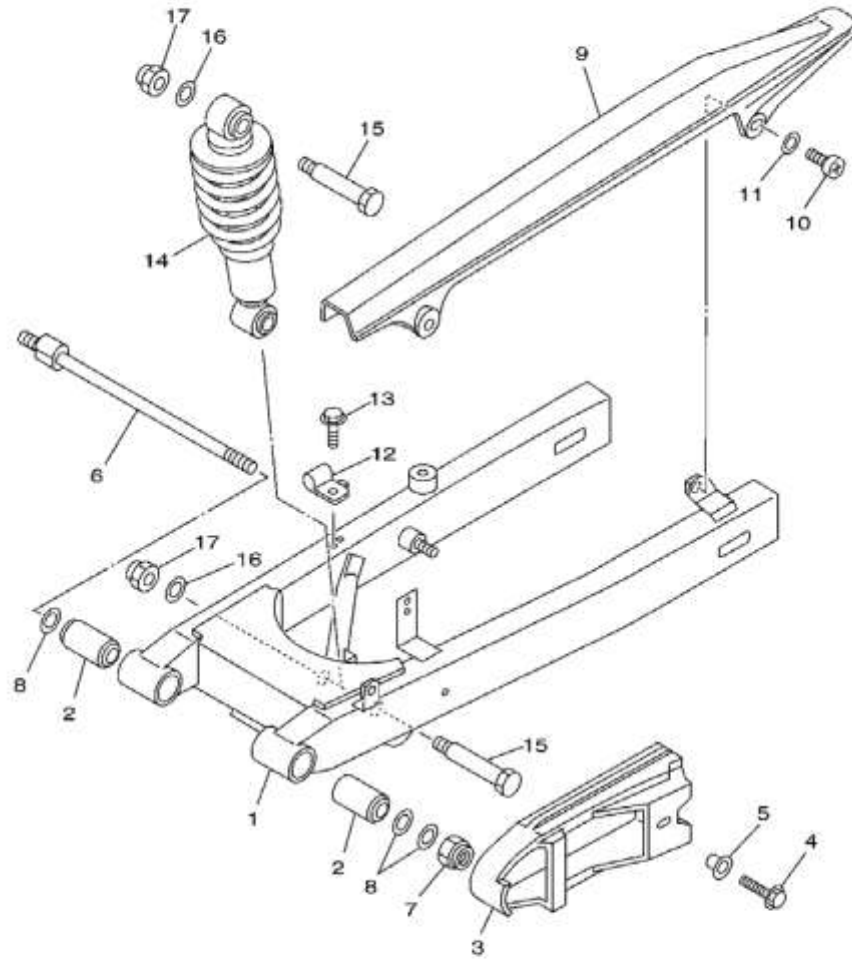

Gambar 18 REAR ARM & SUSPENSION

4TT3431-9180

Nomor	Nomor Part	Nama Part	Keterangan
1	4TT-F2110-00-33	REAR ARM COMP.	1 YB
2	307-22123-00	BUSH 1	2
3	4TT-F2151-00	SEAL, GUARD	1
4	9580M-06012	BOLT, FLANGE	1
5	90387-06681	COLLAR	1
6	4TT-F2141-00	SHAFT, PIVOT	1
7	95617-12100	NUT, U	1
8	90201-12699	WASHER, PLATE	3
9	4TT-F2311-00	CASE, CHAIN	1
10	9850M-06012	SCREW, PAN HEAD	2
11	90201-06557	WASHER, PLATE	2
12	4AC-F5887-00	HOLDER, BRAKE HOSE	1
13	9580M-06012	BOLT, FLANGE	1
14	4TT-F2210-00	SHOCK ABSORBER ASSY, REAR	1
15	90109-104E4	BOLT	2
16	90201-10126	WASHER, PLATE	2
17	95607-10100	NUT, U	2