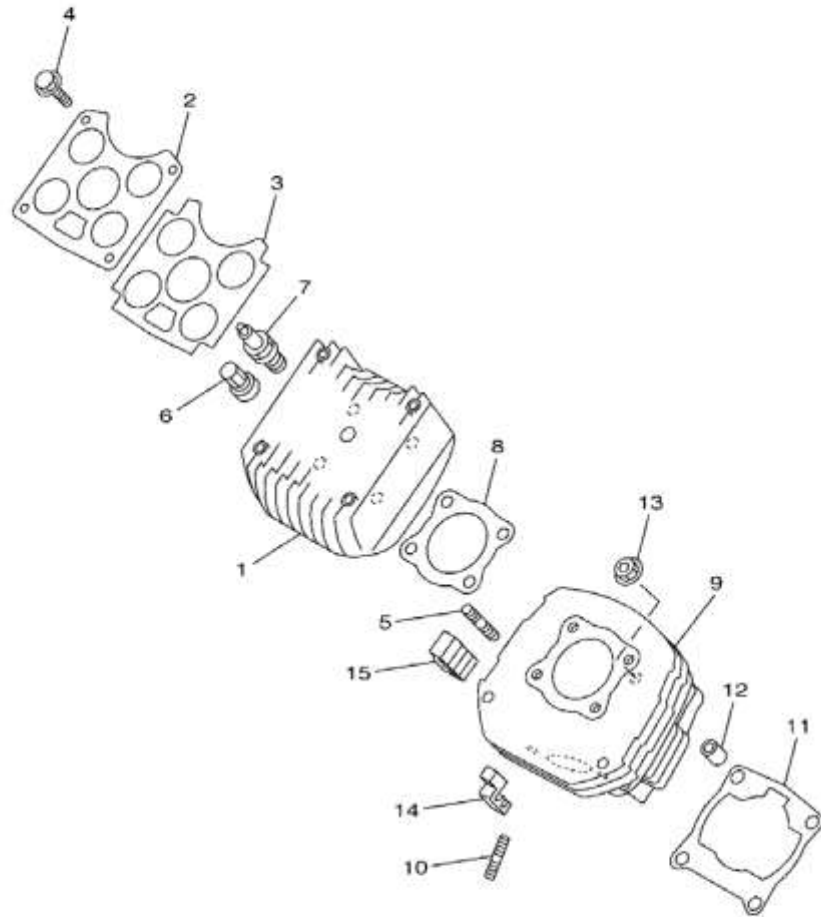

Gambar 01 CYLINDER HEAD

Nomor	Nomor Part	Nama Part		Keterangan
1	4TT-E1111-10	HEAD, CYLINDER 1	1	
2	4TT-E1191-00	COVER, CYLINDER HEAD 1	1	
3	4TT-E1161-00	ABSORBER 1	1	
4	9502M-06014	BOLT, FLANGE	4	
5	90116-08393	BOLT, STUD	4	
6	90176-08061	NUT, CROWN	4	
7	94701-00045	PLUG, SPARK (NGK B8ES)	1	
8	4TT-11181-00	GASKET, CYLINDER HEAD 1	1	
9	4TT-E1311-10	CYLINDER 1	1	
10	9561L-08625	BOLT, STUD	2	
11	4AC-E1351-10	GASKET, CYLINDER	1	
12	99530-10114	PIN, DOWEL	2	
13	90179-08299	NUT	4	
14	4TT-E1162-00	ABSORBER 2	2	
15	4TT-E1127-00	ABSORBER 3	4	

Gambar 03 OIL PUMP

Nomor	Nomor Part	Nama Part		Keterangan
1	4TT-13104-01	OIL PUMP SUB ASSY	1	
2	90445-077K8	HOSE (L95)	1	
3	90467-07093	CLIP	1	
4	93210-20027	O-RING	1	
5	90149-04318	SCREW	1	
6	90430-04229	GASKET	1	
7	4TT-E3492-00	HOLDER, WIRE	1	
8	9850L-06012	SCREW, PAN HEAD	1	
9	4TT-13178-01	GEAR, PUMP DRIVE	1	
10	93603-22028	PIN, DOWEL	1	
11	93430-08036	CIRCLIP	2	
12	90467-07093	CLIP	1	
13	4FL-13175-00	SHAFT, WORM	1	
14	4FL-13176-00	METAL, WORM SHAFT OUTER	1	
15	93210-18397	O-RING	1	
16	98507-05014	SCREW, PAN HEAD	2	
17	93101-10837	OIL SEAL	1	