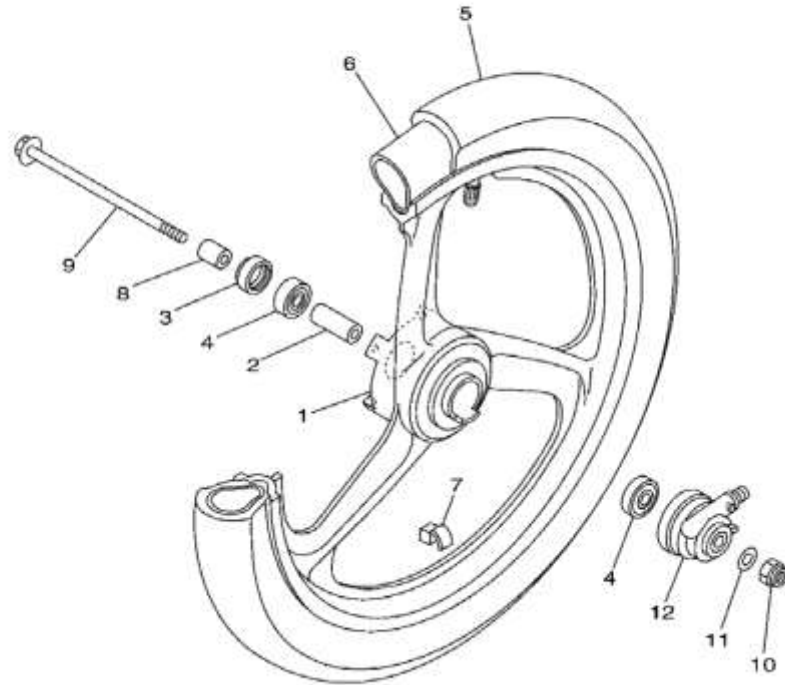

Gambar 23 FRONT WHEEL

Nomor	Nomor Part	Nama Part	Keterangan
1	4TT-F5168-00-UA	CAST WHEEL, FRONT	1 CWW
2	90560-10292	SPACER	1
3	93106-20001	OIL SEAL	1
4	93306-30003	BEARING (B6300Z)	2
5	94122-17800	TIRE (2.25-17 33L NR53)	1 INOUE
6	94222-17864	TUBE (2.25-17 TR4)	1 INOUE
7	1A1-25398-01	BALANCER, WHEEL (20G)	1 UN
	1A1-25399-00	BALANCER, WHEEL (10G)	1 UN
	2M0-25399-00	BALANCER, WHEEL (30G)	1 UN
8	90387-10277	COLLAR	1
9	3NA-F5181-00	AXLE, WHEEL	1
10	90185-10091	NUT, SELF-LOCKING	1
11	90201-101J1	WASHER, PLATE	1
12	3PP-25190-02	GEAR UNIT ASSY	1