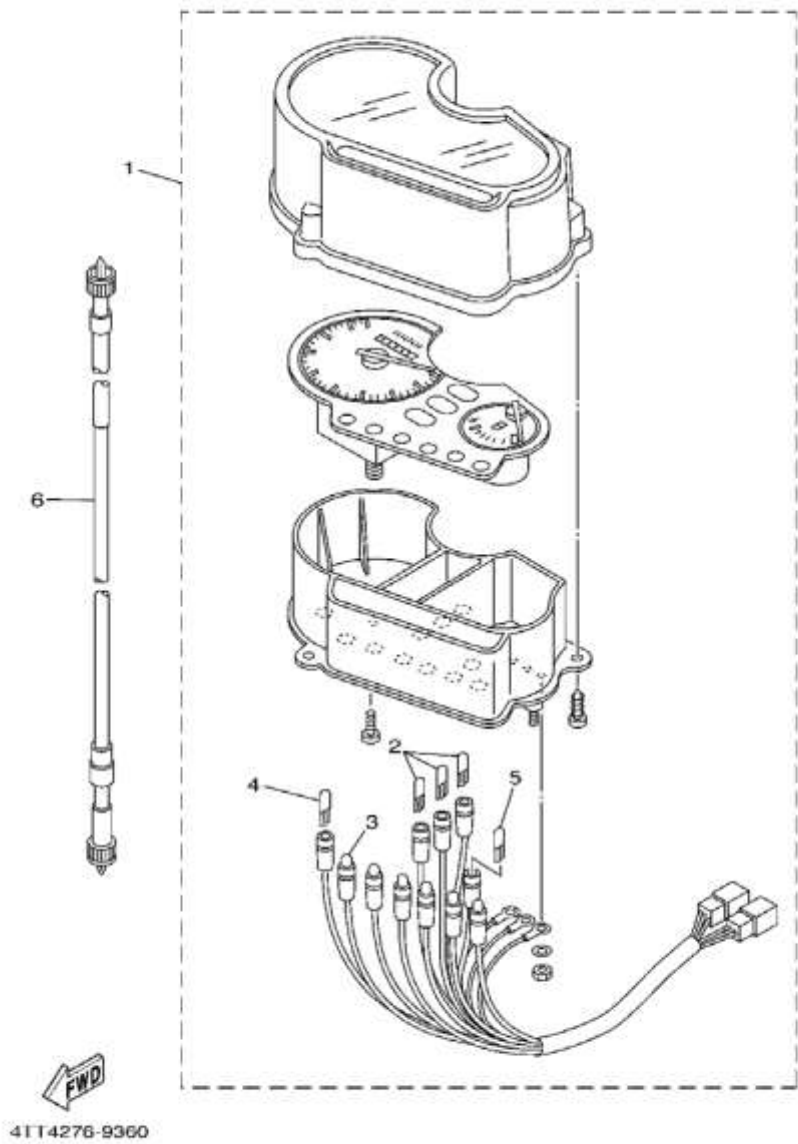

Gambar 36 METER

Nomor	Nomor Part	Nama Part	Keterangan
1	4TT-83510-10	SPEEDOMETER ASSY	1
2	4TT-83518-00	BULB, METER (14V-3W)	3
3	4TT-83517-00	BULB, TAILLIGHT (12V-1.7W)	6
4	4TT-83518-10	BULB, METER (14V-3W)	1
5	4TT-83517-10	BULB (12V-1.7W)	1
6	4TT-H3550-00	SPEEDOMETER CABLE ASSY	1