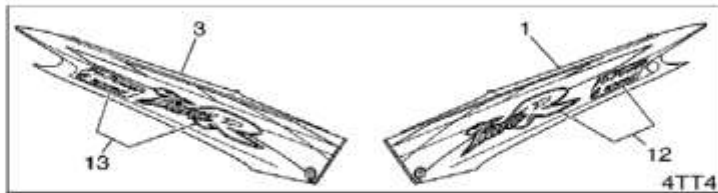

Gambar 16 SIDE COVER

4TT4276-9160

Nomor	Nomor Part	Nama Part	Keterangan
1	4TT-F1711-00-33	COVER, SIDE 1	1 YB FOR VRC1/DPBMC
2	90480-23858	GROMMET	1
3	4TT-F1721-00-33	COVER, SIDE 2	1 YB FOR VRC1/DPBMC
4	90480-01868	GROMMET	2
5	90154-06024	SCREW, BINDING	2
6	9770L-50012	SCREW, TAPPING	4
7	90183-05807	NUT, SPRING	2
8	90159-06815	SCREW, WITH WASHER	2
9	4TT-F171E-00-33	COVER, SIDE 5	1 YB FOR VRC1/DPBMC
10	90183-05807	NUT, SPRING	2
11	4TT-F4742-00	GROMMET	2
12	4TT-F173E-C0	GRAPHIC 1	1 UR FOR VRC1
13	4TT-F173F-C0	GRAPHIC 2	1 UR FOR VRC1