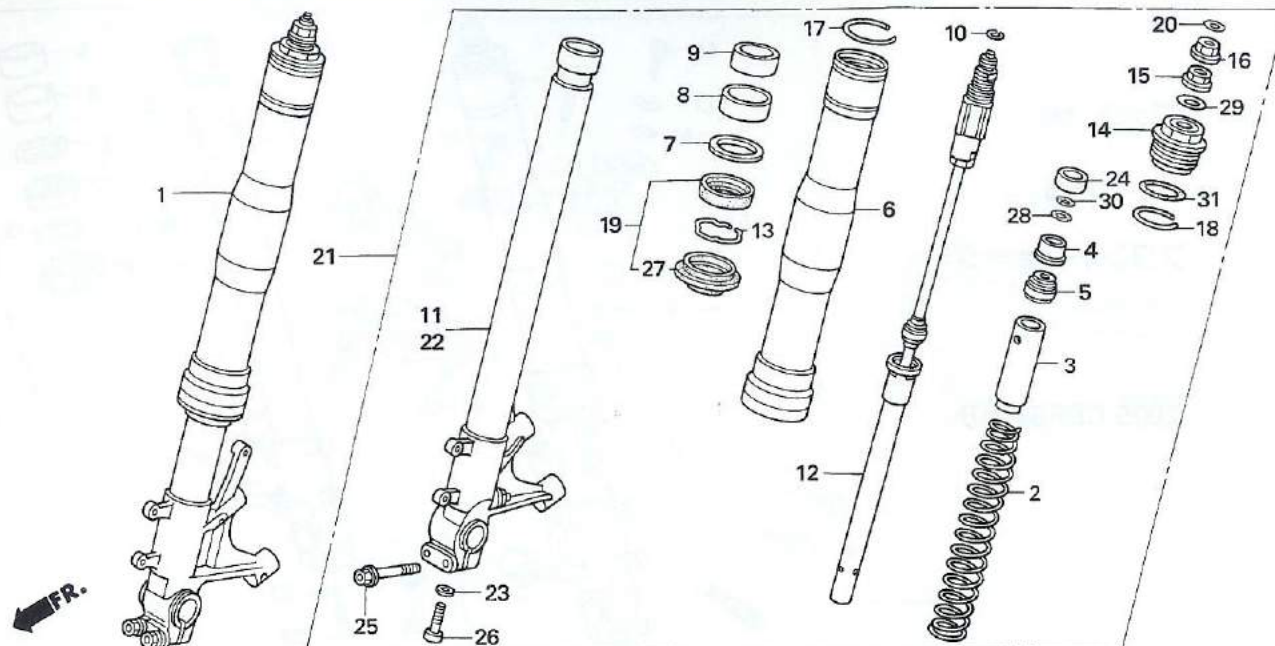

ブロック No.

F-5

フロントフォーク

2005 CBR600RR

見出 番号	部品番号	部 品 名	使用個数		備考
			2005	SS ST	
18	51456-MEE-D01	RING, stopper.....	2	2	
19	51490-MEE-D01	SEAL SET, front fork	2	2	
20	51496-MCJ-751	LABEL	2	2	
• 21	51500-MEE-R21	FORK ASSY., L. front.....	1	1	
22	51525-MEE-D01	PIPE, L. slide	1	1	
23	52442-KA3-711	WASHER, special, 10mm.....	2	2	
24	53702-MEE-D01	PLATE, spring adjuster	2	2	
25	90108-MR7-000	BOLT, flange, 8X40	4	4	
26	90126-MR7-003	BOLT, socket, 10X35	2	2	
27	91254-MEE-D01	DUST SEAL	2	2	
28	91255-MCJ-751	O-RING, 10.8X2.4.....	2	2	
29	91256-MCJ-751	O-RING, 23.3X2.4.....	2	2	
30	91257-MCJ-751	O-RING, 9.5X1.5.....	2	2	
31	91258-MEE-D01	O-RING, 39.7X2.4.....	2	2