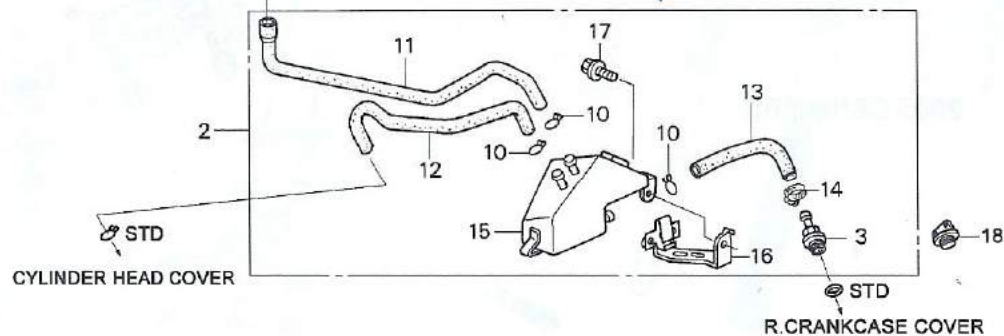

ブロック No.

F-3

エアーファンネルセット・
オイルキャッチタンクセット

2005 CBR600RR

見出
番号

部品番号

部品名

使用個数
2005
SS ST

備考

• 1	06170-NL3-750	AIR FUNNEL SET.....	1	-	
• 2	06552-NL3-750	BREATHER CASE SET.....	1	1	
• 3	15514-NL3-750	JOINT, oil return.....	1	1	ワイヤーロック穴付き
• 4	17220-NL3-750	ELEMENT, air cleaner (BI-5).....	1	-	ペーパー
•	17220-NL3-760	ELEMENT, air cleaner (HR-13).....	(1)	-	スポンジ
• 5	17225-NL3-750	TONGUED WASHER.....	2	-	
• 6	17251-NL3-750	FUNNEL, air #1.....	1	-	
• 7	17252-NL3-750	FUNNEL, air #2.....	1	-	
• 8	17253-NL3-750	FUNNEL, air #3.....	1	-	
• 9	17254-NL3-750	FUNNEL, air #4.....	1	-	
10	17316-611-000	CLIP, breather tube.....	3	3	
• 11	17554-NL3-750	TUBE A, breather.....	1	1	
• 12	17555-NL3-750	TUBE B, breather.....	1	1	
• 13	17556-NL3-750	TUBE C, breather.....	1	1	
14	19505-KS6-700	CLAMP A, water hose.....	1	1	
• 15	55200-NL3-750	TANK., oil catch.....	1	1	
• 16	64512-NL3-750	STAY R, middle cowl.....	1	1	
17	95701-06016-07	BOLT, flange, 6X16.....	1	1	
• 18	15611-NF4-900	CAP, oil filler.....	1	1	ワイヤーロック穴付き