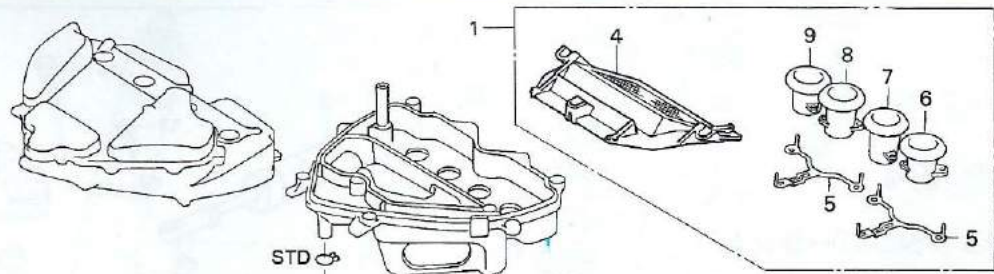

ブロック No.

F-3

エアーファンネルセット・
オイルキャッチタンクセット

2005 CBR600RR

見出
番号

部品番号

部品名

使用個数
2005
SS ST

備考

• 1	06170-NL3-750	AIR FUNNEL SET.....	1	-	
• 2	06552-NL3-750	BREATHER CASE SET.....	1	1	
• 3	15514-NL3-750	JOINT, oil return.....	1	1	ワイヤーロック穴付き
• 4	17220-NL3-750	ELEMENT, air cleaner (BI-5).....	1	-	ペーパー
•	17220-NL3-760	ELEMENT, air cleaner (HR-13).....	(1)	-	スポンジ
• 5	17225-NL3-750	TONGUED WASHER.....	2	-	
• 6	17251-NL3-750	FUNNEL, air #1.....	1	-	
• 7	17252-NL3-750	FUNNEL, air #2.....	1	-	
• 8	17253-NL3-750	FUNNEL, air #3.....	1	-	
• 9	17254-NL3-750	FUNNEL, air #4.....	1	-	
10	17316-611-000	CLIP, breather tube.....	3	3	
• 11	17554-NL3-750	TUBE A, breather.....	1	1	
• 12	17555-NL3-750	TUBE B, breather.....	1	1	
• 13	17556-NL3-750	TUBE C, breather.....	1	1	
14	19505-KS6-700	CLAMP A, water hose.....	1	1	
• 15	55200-NL3-750	TANK., oil catch.....	1	1	
• 16	64512-NL3-750	STAY R, middle cowl.....	1	1	
17	95701-06016-07	BOLT, flange, 6X16.....	1	1	
• 18	15611-NF4-900	CAP, oil filler.....	1	1	ワイヤーロック穴付き