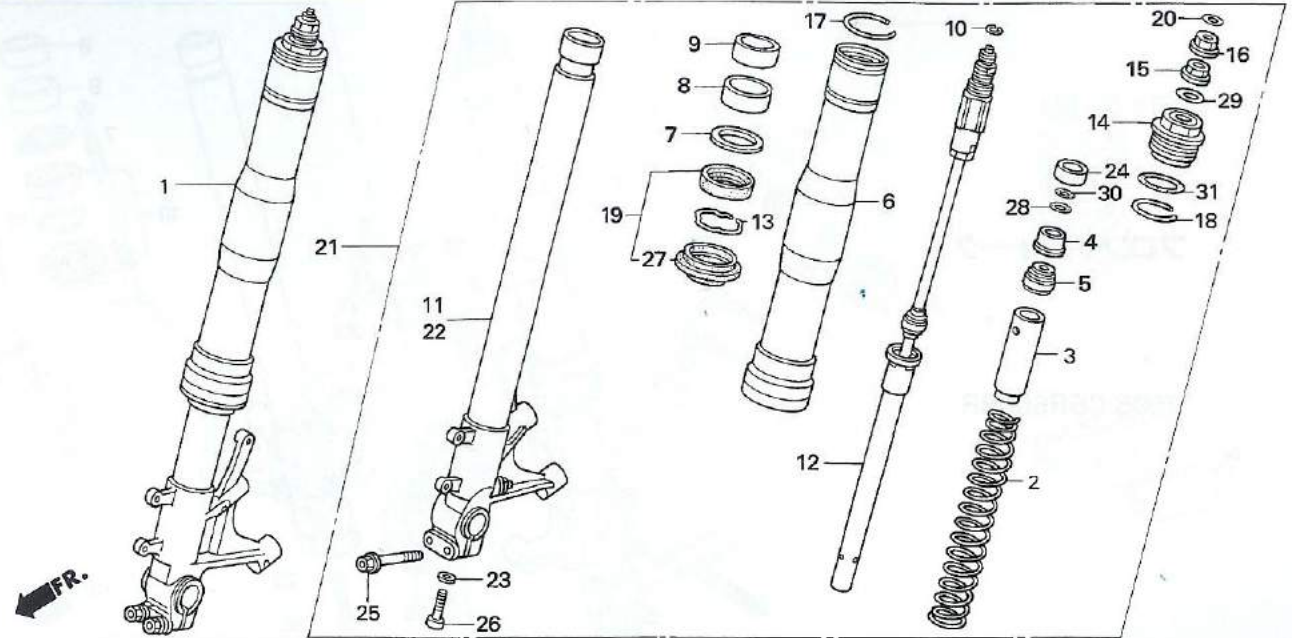

ブロック No.

F-5

フロントフォーク

2005 CBR600RR

見 取 部	部品番号	部 品 名	使用個数		備考
			2005	SS ST	
• 1	51400-MEE-R21	FORK ASSY., R. front	1	1	
• 2	51401-MEE-R21	SPRING, front fork (0.95).....	2	2	
•	51401-NL3-921	SPRING, front fork (0.90).....	2	2	
•	51402-NL3-921	SPRING, front fork (1.00).....	2	2	
•	51403-NL3-921	SPRING, front fork (1.05).....	2	2	
3	51403-MEE-D01	COLLAR, spring.....	2	2	
• 4	51404-NL3-921	COLLAR B, spring.....	2	2	
• 5	51406-NL3-921	STOPPER, spring seat.....	2	2	
6	51410-MEE-D01	TUBE, outer.....	2	2	
7	51412-MB4-003	RING, back up.....	2	2	
8	51414-KCR-003	BUSH, guide (SHOWA).....	2	2	
9	51415-KCR-003	BUSH, slider (SHOWA).....	2	2	
10	51423-MCJ-751	RING B, stopper.....	2	2	
11	51425-MEE-D01	PIPE COMP., R. slide.....	1	1	
12	51430-MEE-D01	DAMPER COMP., front.....	2	2	
13	51447-KA4-711	RING, oil seal stopper.....	2	2	
14	51450-MEE-D01	BOLT, front fork.....	2	2	
15	51451-MCJ-751	NUT, lock.....	2	2	
• 16	51453-MEL-R11	PLATE B, adjusting (RED).....	2	2	51453-MCJ-751 (760円) を購入のこと (色調: ブラック)
17	51455-MEE-D01	RING, stopper.....	2	2